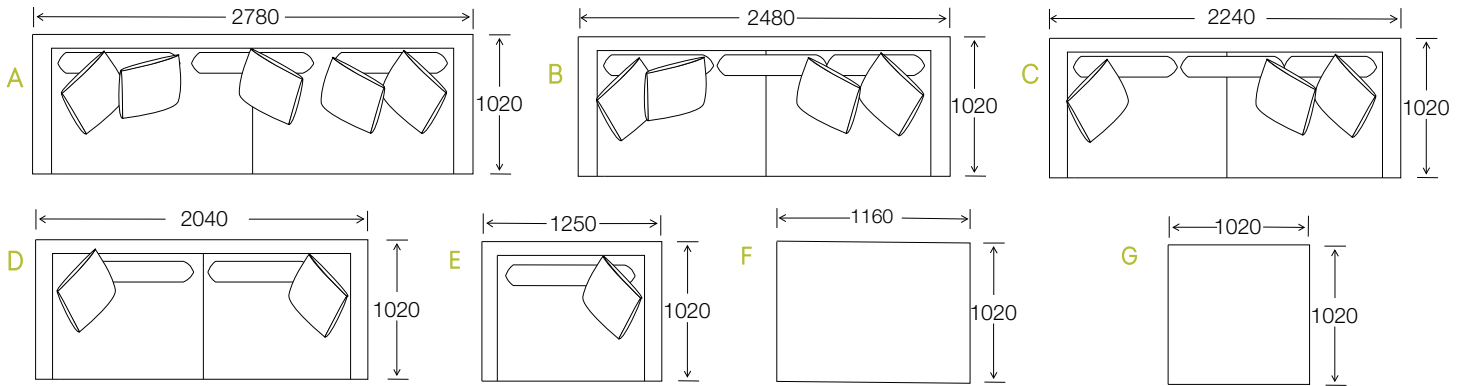

BRETT

————— FEATURES

The Brett sofa features powder steel legs, slim wrapped seat cushions and a layered design for back support.

The Brett sofa has contemporary European styling, versatility in length, and also has modular options available to suit most interior spaces.

DIMENSIONS

ELEMENTS

- A - 4 seater
- B - 3.5 seater
- C - 3 seater
- D - 2.5 seater
- E - Chair
- F - Ottoman Large
- G - Ottoman Small

ADDITIONAL INFORMATION

SIDE VIEW

OTTOMAN

SCATTER

STANDARD FEATURES