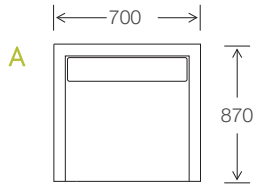

DIMENSIONS

ELEMENTS

A - Chair

SIDE VIEW

ISOMETRIC VIEW

STANDARD FEATURES

Frame
Exposed timber frame
Seat base
Back

Solid timber frame using renewable hardwood
Victorian ash
Steel sprung suspension
Steel sprung