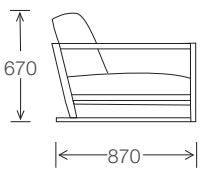

DIMENSIONS

ELEMENTS

A - Chair

SIDE VIEW

ISOMETRIC VIEW

STANDARD FEATURES

Frame
Exposed timber frame
Seat base
Back

Solid timber frame using renewable hardwood
Victorian ash
Steel sprung suspension
Steel sprung