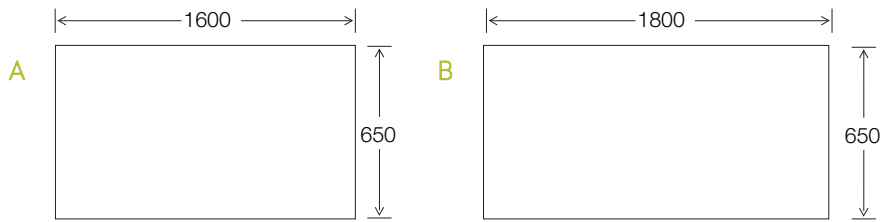

CASA OTTOMAN

————— FEATURES

The Casa ottoman is a bench style ottoman made of solid Victorian ash and comes in a variety of timber stain options.

Supplied in 2 different lengths, the Casa ottoman works well as an accent ottoman in front of a sofa or at the bottom of a bed. It is available in leather with feature twin needle detailing.

DIMENSIONS

ELEMENTS

- A - Small ottoman
- B - Large ottoman

SIDE VIEW

FRONT VIEW

STANDARD FEATURES

Frame
Exposed timber base
Base cushion

Solid timber frame using renewable hardwood
Victorian ash
Steel sprung