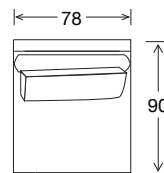

SIDE VIEW

Seat Height	Seat Depth	Back Height	Arm Height	Leg Height	Scatter Size
42	55	53			64 x 35

DIMENSIONS - FRONT VIEW

Chair
78 x 90 x 70

DIMENSIONS - TOP VIEW

Chair