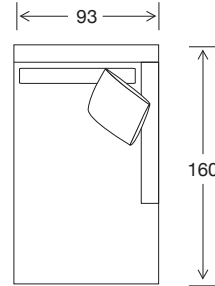

Arm Height

49

Leg Height

4

Scatter Size

55 x 55

DIMENSIONS - FRONT VIEW

4 Seater

93 x 67 x 38

Small Rectangle Ottoman

81 x 67 x 38

DIMENSIONS - TOP VIEW

4 Seater

3.5 Seater

3 Seater

2.5 Seater Large

3 seater 1 arm LHF or RHF

2.5 seater large 1 arm LHF or RHF

2.5 seater 1 arm LHF or RHF

2 seater 1 arm LHF or RHF

2.5 seater large no arm

2.5 seater no arm

2 seater no arm

DIMENSIONS - TOP VIEW

4 seater corner 1 arm LHF or RHF

3.5 seater corner 1 arm LHF or RHF

3 seater corner 1 arm LHF or RHF

Chaise large 1 arm LHF or RHF

Chaise medium 1 arm LHF or RHF

Chaise small 1 arm LHF or RHF

EXAMPLE CONFIGURATIONS