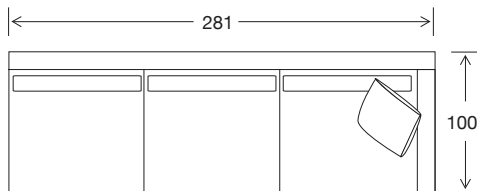

93 x 67 x 38

Small Rectangle Ottoman

81 x 67 x 38

DIMENSIONS - TOP VIEW

4 Seater

3.5 Seater

3 Seater

2.5 Seater Large

2.5 Seater

Chair

Large Square Ottoman

Small Square Ottoman

Large Rectangle Ottoman

Small Rectangle Ottoman

4 seater 1 arm LHF or RHF

3.5 seater 1 arm LHF or RHF

3 seater 1 arm LHF or RHF

2.5 seater large 1 arm LHF or RHF

2.5 seater 1 arm LHF or RHF

2 seater 1 arm LHF or RHF

2.5 seater large no arm

2.5 seater no arm

2 seater no arm

DIMENSIONS - TOP VIEW