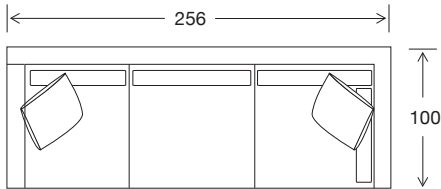

93 x 67 x 38

Small Rectangle Ottoman

81 x 67 x 38

DIMENSIONS - TOP VIEW

4 Seater

3.5 Seater

3 Seater

2.5 Seater Large

2.5 Seater

Chair

Large Square Ottoman

Small Square Ottoman

Large Rectangle Ottoman

Small Rectangle Ottoman

4 seater 1 arm LHF or RHF

3.5 seater 1 arm LHF or RHF

3 seater 1 arm LHF or RHF

2.5 seater large 1 arm LHF or RHF

2.5 seater 1 arm LHF or RHF

2 seater 1 arm LHF or RHF

2.5 seater large no arm

2.5 seater no arm

2 seater no arm

DIMENSIONS - TOP VIEW

4 seater corner 1 arm LHF or RHF

3.5 seater corner 1 arm LHF or RHF

3 seater corner 1 arm LHF or RHF

Chaise large 1 arm LHF or RHF

Chaise medium 1 arm LHF or RHF

Chaise small 1 arm LHF or RHF

EXAMPLE CONFIGURATIONS