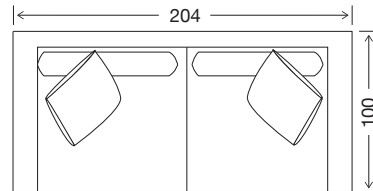

Arm Height

49

Leg Height

4

Scatter Size

55 x 55

DIMENSIONS - FRONT VIEW

4 Seater

293 x 100 x 87

3.5 Seater

263 x 100 x 87

3 Seater

239 x 100 x 87

2.5 Seater Large

204 x 100 x 87

2.5 Seater

93 x 67 x 38

Small Rectangle Ottoman

81 x 67 x 38

DIMENSIONS - TOP VIEW

4 Seater

3.5 Seater

3 Seater

2.5 Seater Large

3 seater 1 arm LHF or RHF

2.5 seater large 1 arm LHF or RHF

2.5 seater 1 arm LHF or RHF

2 seater 1 arm LHF or RHF

2.5 seater large no arm

2.5 seater no arm

2 seater no arm

DIMENSIONS - TOP VIEW