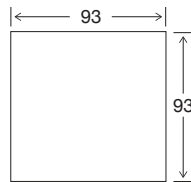

93 x 67 x 38

Small Rectangle Ottoman

81 x 67 x 38

DIMENSIONS - TOP VIEW

4 Seater

3.5 Seater

3 Seater

2.5 Seater Large

2.5 Seater

Chair

Large Square Ottoman

Small Square Ottoman

Large Rectangle Ottoman

Small Rectangle Ottoman

4 seater 1 arm LHF or RHF

3.5 seater 1 arm LHF or RHF

3 seater 1 arm LHF or RHF

2.5 seater large 1 arm LHF or RHF

2.5 seater 1 arm LHF or RHF

2 seater 1 arm LHF or RHF

2.5 seater large no arm

2.5 seater no arm

2 seater no arm

DIMENSIONS - TOP VIEW