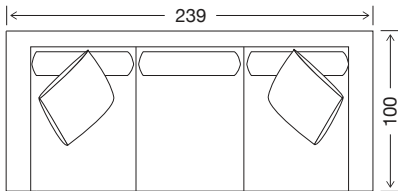

293 x 100 x 87

3.5 Seater

263 x 100 x 87

3 Seater

239 x 100 x 87

2.5 Seater Large

204 x 100 x 87

2.5 Seater

93 x 67 x 38

Small Rectangle Ottoman

81 x 67 x 38

DIMENSIONS - TOP VIEW

4 Seater

3.5 Seater

3 Seater

2.5 Seater Large

2.5 Seater

Chair

Large Square Ottoman

Small Square Ottoman

Large Rectangle Ottoman

Small Rectangle Ottoman

4 seater 1 arm LHF or RHF

3.5 seater 1 arm LHF or RHF

3 seater 1 arm LHF or RHF

2.5 seater large 1 arm LHF or RHF

2.5 seater 1 arm LHF or RHF

2 seater 1 arm LHF or RHF

2.5 seater large no arm

2.5 seater no arm

2 seater no arm

DIMENSIONS - TOP VIEW