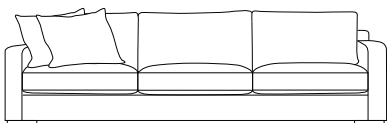

Arm Height

49

Leg Height

4

Scatter Size

55 x 55

DIMENSIONS - FRONT VIEW

4 Seater

293 x 100 x 87

3.5 Seater

263 x 100 x 87

3 Seater

239 x 100 x 87

2.5 Seater Large

204 x 100 x 87

2.5 Seater