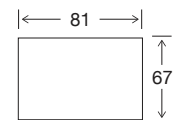

93 x 67 x 38

Small Rectangle Ottoman

81 x 67 x 38

DIMENSIONS - TOP VIEW

4 Seater

3.5 Seater

3 Seater

2.5 Seater Large

2.5 Seater

Chair

Large Square Ottoman

Small Square Ottoman

Large Rectangle Ottoman

Small Rectangle Ottoman

4 seater 1 arm LHF or RHF

3.5 seater 1 arm LHF or RHF

3 seater 1 arm LHF or RHF

2.5 seater large 1 arm LHF or RHF

2.5 seater 1 arm LHF or RHF

2 seater 1 arm LHF or RHF

2.5 seater large no arm

2.5 seater no arm

2 seater no arm

DIMENSIONS - TOP VIEW