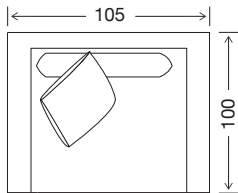

DIMENSIONS - TOP VIEW

Chair