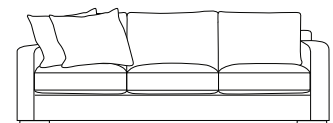

Arm Height

49

Leg Height

4

Scatter Size

55 x 55

DIMENSIONS - FRONT VIEW

4 Seater

293 x 100 x 87

3.5 Seater

263 x 100 x 87

3 Seater

239 x 100 x 87

2.5 Seater Large

204 x 100 x 87

2.5 Seater