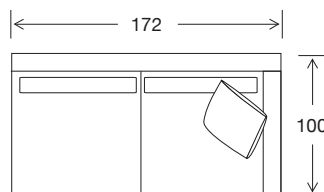

293 x 100 x 87

3.5 Seater

263 x 100 x 87

3 Seater

239 x 100 x 87

2.5 Seater Large

204 x 100 x 87

2.5 Seater

93 x 67 x 38

Small Rectangle Ottoman

81 x 67 x 38

DIMENSIONS - TOP VIEW

4 Seater

3.5 Seater

3 Seater

2.5 Seater Large

2.5 Seater

Chair

Large Square Ottoman

Small Square Ottoman

Large Rectangle Ottoman

Small Rectangle Ottoman

4 seater 1 arm LHF or RHF

3.5 seater 1 arm LHF or RHF

3 seater 1 arm LHF or RHF

2.5 seater large 1 arm LHF or RHF

2.5 seater 1 arm LHF or RHF

2 seater 1 arm LHF or RHF

2.5 seater large no arm

2.5 seater no arm

2 seater no arm

DIMENSIONS - TOP VIEW