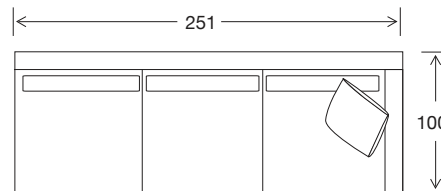

93 x 67 x 38

Small Rectangle Ottoman

81 x 67 x 38

DIMENSIONS - TOP VIEW

4 Seater

3.5 Seater

3 Seater

2.5 Seater Large

2.5 Seater

Chair

Large Square Ottoman

Small Square Ottoman

Large Rectangle Ottoman

Small Rectangle Ottoman

4 seater 1 arm LHF or RHF

3.5 seater 1 arm LHF or RHF

3 seater 1 arm LHF or RHF

2.5 seater large 1 arm LHF or RHF

2.5 seater 1 arm LHF or RHF

2 seater 1 arm LHF or RHF

2.5 seater large no arm

2.5 seater no arm

2 seater no arm

DIMENSIONS - TOP VIEW