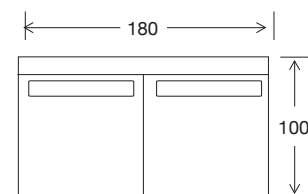

93 x 67 x 38

Small Rectangle Ottoman

81 x 67 x 38

DIMENSIONS - TOP VIEW

4 Seater

3.5 Seater

3 Seater

2.5 Seater Large

2.5 Seater

Chair

Large Square Ottoman

Small Square Ottoman

Large Rectangle Ottoman

Small Rectangle Ottoman

4 seater 1 arm LHF or RHF

3.5 seater 1 arm LHF or RHF

3 seater 1 arm LHF or RHF

2.5 seater large 1 arm LHF or RHF

2.5 seater 1 arm LHF or RHF

2 seater 1 arm LHF or RHF

2.5 seater large no arm

2.5 seater no arm

2 seater no arm

DIMENSIONS - TOP VIEW

4 seater corner 1 arm LHF or RHF

3.5 seater corner 1 arm LHF or RHF

3 seater corner 1 arm LHF or RHF

Chaise large 1 arm LHF or RHF

Chaise medium 1 arm LHF or RHF

Chaise small 1 arm LHF or RHF

EXAMPLE CONFIGURATIONS