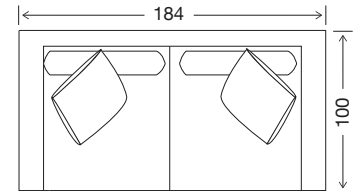

Arm Height

49

Leg Height

4

Scatter Size

55 x 55

DIMENSIONS - FRONT VIEW

4 Seater

293 x 100 x 87

3.5 Seater

263 x 100 x 87

3 Seater

239 x 100 x 87

2.5 Seater Large

204 x 100 x 87

2.5 Seater

184 x 100 x 87

Chair

105 x 100 x 87

Large Square Ottoman

93 x 93 x 38

Small Square Ottoman

81 x 81 x 38

Large Rectangle Ottoman

93 x 67 x 38

Small Rectangle Ottoman

81 x 67 x 38

DIMENSIONS - TOP VIEW

4 Seater

3.5 Seater

3 Seater

2.5 Seater Large