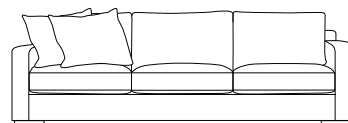

Arm Height

49

Leg Height

4

Scatter Size

55 x 55

DIMENSIONS - FRONT VIEW

4 Seater

293 x 100 x 87

3.5 Seater

263 x 100 x 87

3 Seater

239 x 100 x 87

2.5 Seater Large

204 x 100 x 87

2.5 Seater