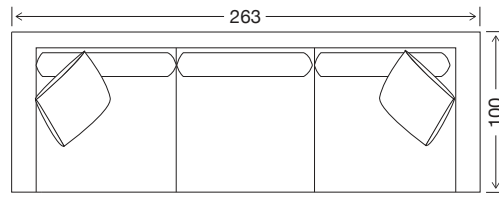

Arm Height

49

Leg Height

4

Scatter Size

55 x 55

DIMENSIONS - FRONT VIEW

4 Seater

293 x 100 x 87

3.5 Seater

263 x 100 x 87

3 Seater

239 x 100 x 87

2.5 Seater Large

204 x 100 x 87

2.5 Seater

93 x 67 x 38

Small Rectangle Ottoman

81 x 67 x 38

DIMENSIONS - TOP VIEW

4 Seater

3.5 Seater

3 Seater

2.5 Seater Large

3 seater 1 arm LHF or RHF

2.5 seater large 1 arm LHF or RHF

2.5 seater 1 arm LHF or RHF

2 seater 1 arm LHF or RHF

2.5 seater large no arm

2.5 seater no arm

2 seater no arm

DIMENSIONS - TOP VIEW