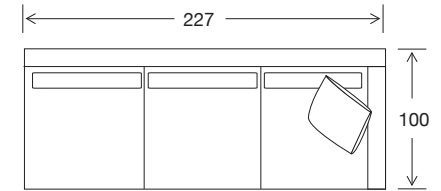

93 x 67 x 38

Small Rectangle Ottoman

81 x 67 x 38

DIMENSIONS - TOP VIEW

4 Seater

3.5 Seater

3 Seater

2.5 Seater Large

2.5 Seater

Chair

Large Square Ottoman

Small Square Ottoman

Large Rectangle Ottoman

Small Rectangle Ottoman

4 seater 1 arm LHF or RHF

3.5 seater 1 arm LHF or RHF

3 seater 1 arm LHF or RHF

2.5 seater large 1 arm LHF or RHF

2.5 seater 1 arm LHF or RHF

2 seater 1 arm LHF or RHF

2.5 seater large no arm

2.5 seater no arm

2 seater no arm

DIMENSIONS - TOP VIEW