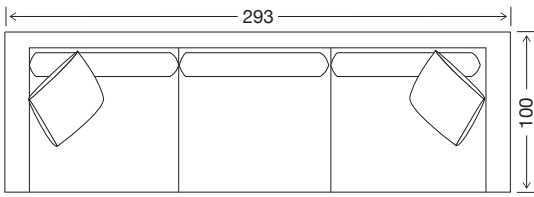

Arm Height

49

Leg Height

4

Scatter Size

55 x 55

DIMENSIONS - FRONT VIEW

4 Seater

293 x 100 x 87

3.5 Seater

263 x 100 x 87

3 Seater

239 x 100 x 87

2.5 Seater Large

204 x 100 x 87

2.5 Seater

184 x 100 x 87

Chair

105 x 100 x 87

Large Square Ottoman

93 x 93 x 38

Small Square Ottoman

81 x 81 x 38

Large Rectangle Ottoman

93 x 67 x 38

Small Rectangle Ottoman

81 x 67 x 38

DIMENSIONS - TOP VIEW

4 Seater

3.5 Seater

3 Seater

2.5 Seater Large