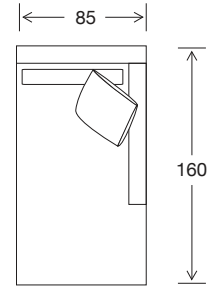

Arm Height

49

Leg Height

4

Scatter Size

55 x 55

DIMENSIONS - FRONT VIEW

4 Seater

93 x 67 x 38

Small Rectangle Ottoman

81 x 67 x 38

DIMENSIONS - TOP VIEW

4 Seater

3.5 Seater

3 Seater

2.5 Seater Large

3 seater 1 arm LHF or RHF

2.5 seater large 1 arm LHF or RHF

2.5 seater 1 arm LHF or RHF

2 seater 1 arm LHF or RHF

2.5 seater large no arm

2.5 seater no arm

2 seater no arm

DIMENSIONS - TOP VIEW

4 seater corner 1 arm LHF or RHF

3.5 seater corner 1 arm LHF or RHF

3 seater corner 1 arm LHF or RHF

Chaise large 1 arm LHF or RHF

Chaise medium 1 arm LHF or RHF

Chaise small 1 arm LHF or RHF

EXAMPLE CONFIGURATIONS