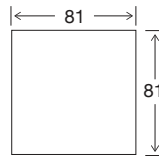

93 x 67 x 38

Small Rectangle Ottoman

81 x 67 x 38

DIMENSIONS - TOP VIEW

4 Seater

3.5 Seater

3 Seater

2.5 Seater Large

2.5 Seater

Chair

Large Square Ottoman

Small Square Ottoman

Large Rectangle Ottoman

Small Rectangle Ottoman

4 seater 1 arm LHF or RHF

3.5 seater 1 arm LHF or RHF

3 seater 1 arm LHF or RHF

2.5 seater large 1 arm LHF or RHF

2.5 seater 1 arm LHF or RHF

2 seater 1 arm LHF or RHF

2.5 seater large no arm

2.5 seater no arm

2 seater no arm

DIMENSIONS - TOP VIEW