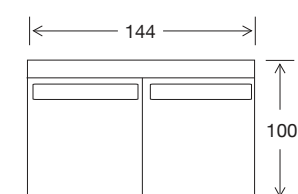

93 x 67 x 38

Small Rectangle Ottoman

81 x 67 x 38

DIMENSIONS - TOP VIEW

4 Seater

3.5 Seater

3 Seater

2.5 Seater Large

2.5 Seater

Chair

Large Square Ottoman

Small Square Ottoman

Large Rectangle Ottoman

Small Rectangle Ottoman

4 seater 1 arm LHF or RHF

3.5 seater 1 arm LHF or RHF

3 seater 1 arm LHF or RHF

2.5 seater large 1 arm LHF or RHF

2.5 seater 1 arm LHF or RHF

2 seater 1 arm LHF or RHF

2.5 seater large no arm

2.5 seater no arm

2 seater no arm

DIMENSIONS - TOP VIEW

4 seater corner 1 arm LHF or RHF

3.5 seater corner 1 arm LHF or RHF

3 seater corner 1 arm LHF or RHF

Chaise large 1 arm LHF or RHF

Chaise medium 1 arm LHF or RHF

Chaise small 1 arm LHF or RHF

EXAMPLE CONFIGURATIONS