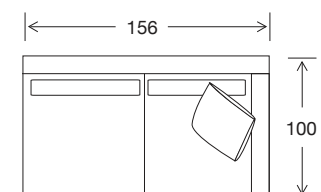

Arm Height

49

Leg Height

4

Scatter Size

55 x 55

DIMENSIONS - FRONT VIEW

4 Seater

93 x 67 x 38

Small Rectangle Ottoman

81 x 67 x 38

DIMENSIONS - TOP VIEW

4 Seater

3.5 Seater

3 Seater

2.5 Seater Large

2.5 Seater

Chair

Large Square Ottoman

Small Square Ottoman

Large Rectangle Ottoman

Small Rectangle Ottoman

4 seater 1 arm LHF or RHF

3.5 seater 1 arm LHF or RHF

3 seater 1 arm LHF or RHF

2.5 seater large 1 arm LHF or RHF

2.5 seater 1 arm LHF or RHF

2 seater 1 arm LHF or RHF

2.5 seater large no arm

2.5 seater no arm

2 seater no arm

DIMENSIONS - TOP VIEW