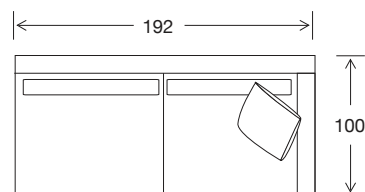

93 x 67 x 38

Small Rectangle Ottoman

81 x 67 x 38

DIMENSIONS - TOP VIEW

4 Seater

3.5 Seater

3 Seater

2.5 Seater Large

2.5 Seater

Chair

Large Square Ottoman

Small Square Ottoman

Large Rectangle Ottoman

Small Rectangle Ottoman

4 seater 1 arm LHF or RHF

3.5 seater 1 arm LHF or RHF

3 seater 1 arm LHF or RHF

2.5 seater large 1 arm LHF or RHF

2.5 seater 1 arm LHF or RHF

2 seater 1 arm LHF or RHF

2.5 seater large no arm

2.5 seater no arm

2 seater no arm

DIMENSIONS - TOP VIEW