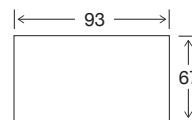

93 x 67 x 38

Small Rectangle Ottoman

81 x 67 x 38

DIMENSIONS - TOP VIEW

4 Seater

3.5 Seater

3 Seater

2.5 Seater Large

2.5 Seater

Chair

Large Square Ottoman

Small Square Ottoman

Large Rectangle Ottoman

Small Rectangle Ottoman

4 seater 1 arm LHF or RHF

3.5 seater 1 arm LHF or RHF

3 seater 1 arm LHF or RHF

2.5 seater large 1 arm LHF or RHF

2.5 seater 1 arm LHF or RHF

2 seater 1 arm LHF or RHF

2.5 seater large no arm

2.5 seater no arm

2 seater no arm

DIMENSIONS - TOP VIEW