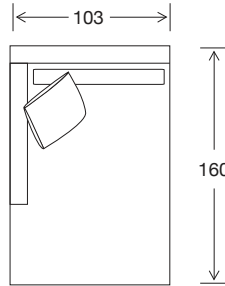

Arm Height

49

Leg Height

4

Scatter Size

55 x 55

DIMENSIONS - FRONT VIEW

4 Seater

93 x 67 x 38

Small Rectangle Ottoman

81 x 67 x 38

DIMENSIONS - TOP VIEW

4 Seater

3.5 Seater

3 Seater

2.5 Seater Large

3 seater 1 arm LHF or RHF

2.5 seater large 1 arm LHF or RHF

2.5 seater 1 arm LHF or RHF

2 seater 1 arm LHF or RHF

2.5 seater large no arm

2.5 seater no arm

2 seater no arm

DIMENSIONS - TOP VIEW

4 seater corner 1 arm LHF or RHF

3.5 seater corner 1 arm LHF or RHF

3 seater corner 1 arm LHF or RHF

Chaise large 1 arm LHF or RHF

Chaise medium 1 arm LHF or RHF

Chaise small 1 arm LHF or RHF

EXAMPLE CONFIGURATIONS