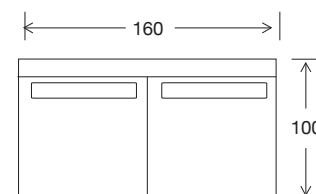

93 x 67 x 38

Small Rectangle Ottoman

81 x 67 x 38

DIMENSIONS - TOP VIEW

4 Seater

3.5 Seater

3 Seater

2.5 Seater Large

2.5 Seater

Chair

Large Square Ottoman

Small Square Ottoman

Large Rectangle Ottoman

Small Rectangle Ottoman

4 seater 1 arm LHF or RHF

3.5 seater 1 arm LHF or RHF

3 seater 1 arm LHF or RHF

2.5 seater large 1 arm LHF or RHF

2.5 seater 1 arm LHF or RHF

2 seater 1 arm LHF or RHF

2.5 seater large no arm

2.5 seater no arm

2 seater no arm

DIMENSIONS - TOP VIEW

4 seater corner 1 arm LHF or RHF

3.5 seater corner 1 arm LHF or RHF

3 seater corner 1 arm LHF or RHF

Chaise large 1 arm LHF or RHF

Chaise medium 1 arm LHF or RHF

Chaise small 1 arm LHF or RHF

EXAMPLE CONFIGURATIONS