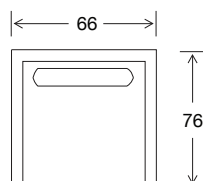

Seat Depth

50

Back Height

73

Arm Height

55

Leg Height

Scatter Size

65 x 65

DIMENSIONS - FRONT VIEW

Chair: Rattan Back

66 x 76 x 74

Chair: Fully Upholstered

66 x 76 x 74

DIMENSIONS - TOP VIEW

Chair: Rattan Back