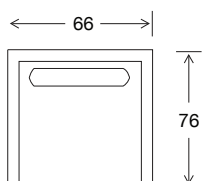

Seat Depth

50

Back Height

73

Arm Height

55

Leg Height

Scatter Size

65 x 65

DIMENSIONS - FRONT VIEW

Chair: Rattan Back

66 x 76 x 74

Chair: Fully Upholstered

66 x 76 x 74

DIMENSIONS - TOP VIEW

Chair: Rattan Back