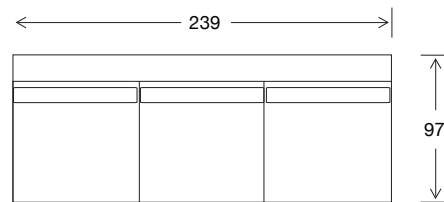

113 x 97 x 77

Large Ottoman

97 x 97 x 38

Standard Ottoman

810 x 810 x 38

DIMENSIONS - TOP VIEW

4 Seater

3.5 Seater

3 Seater

2.5 Seater

Chair

Large Ottoman

Standard Ottoman

3.5 seater 1 arm LHF or RHF

3 seater 1 arm LHF or RHF

2.5 seater 1 arm LHF or RHF

4 seater corner 1 arm LHF or RHF

3.5 seater corner 1 arm LHF or RHF

2.5 seater corner 1 arm LHF or RHF

3.5 seater no arms

2.5 seater no arms

Chair no arms

Corner

Chaise 1 arm LHF or RHF