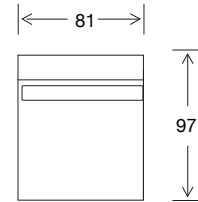

113 x 97 x 77

Large Ottoman

97 x 97 x 38

Standard Ottoman

810 x 810 x 38

DIMENSIONS - TOP VIEW

4 Seater

3.5 Seater

3 Seater

2.5 Seater

Chair

Large Ottoman

Standard Ottoman

3.5 seater 1 arm LHF or RHF

3 seater 1 arm LHF or RHF

2.5 seater 1 arm LHF or RHF

4 seater corner 1 arm LHF or RHF

3.5 seater corner 1 arm LHF or RHF

2.5 seater corner 1 arm LHF or RHF

3.5 seater no arms

2.5 seater no arms

Chair no arms

Corner

Chaise 1 arm LHF or RHF

Large ottoman

Standard ottoman

EXAMPLE CONFIGURATIONS

3.5 seater corner 1 arm RHF
2.5 seater 1 arm LHF

3.5 seater corner 1 arm RHF
3.5 seater 1 arm LHF

Chaise 1 arm LHF
2.5 seater 1 arm RHF

3.5 seater corner 1 arm RHF
2.5 seater no arms
Large ottoman