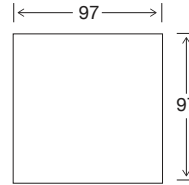

Arm Height

54

Leg Height

5

Scatter Size

50 x 50

DIMENSIONS - FRONT VIEW

4 Seater

301 x 97 x 77

3.5 Seater

271 x 97 x 77

3 Seater

212 x 97 x 77

2 Seater

192 x 97 x 77

2 Seater

113 x 97 x 77

Large Ottoman

97 x 97 x 38

Standard Ottoman

810 x 810 x 38

DIMENSIONS - TOP VIEW

4 Seater

3.5 Seater

3 Seater

2.5 Seater

Chair

Large Ottoman

Standard Ottoman

3.5 seater 1 arm LHF or RHF

3 seater 1 arm LHF or RHF

2.5 seater 1 arm LHF or RHF