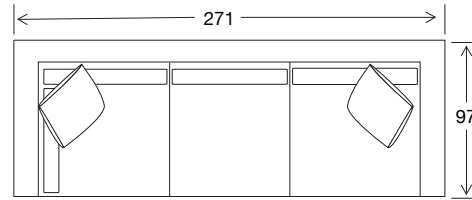

Arm Height

54

Leg Height

5

Scatter Size

50 x 50

DIMENSIONS - FRONT VIEW

4 Seater

113 x 97 x 77

Large Ottoman

97 x 97 x 38

Standard Ottoman

810 x 810 x 38

DIMENSIONS - TOP VIEW

4 Seater

3.5 Seater

3 Seater

2.5 Seater

Chair

Large Ottoman

Standard Ottoman

3.5 seater 1 arm LHF or RHF

3 seater 1 arm LHF or RHF

2.5 seater 1 arm LHF or RHF

4 seater corner 1 arm LHF or RHF

3.5 seater corner 1 arm LHF or RHF

2.5 seater corner 1 arm LHF or RHF

3.5 seater no arms

2.5 seater no arms

Chair no arms

Corner

Chaise 1 arm LHF or RHF