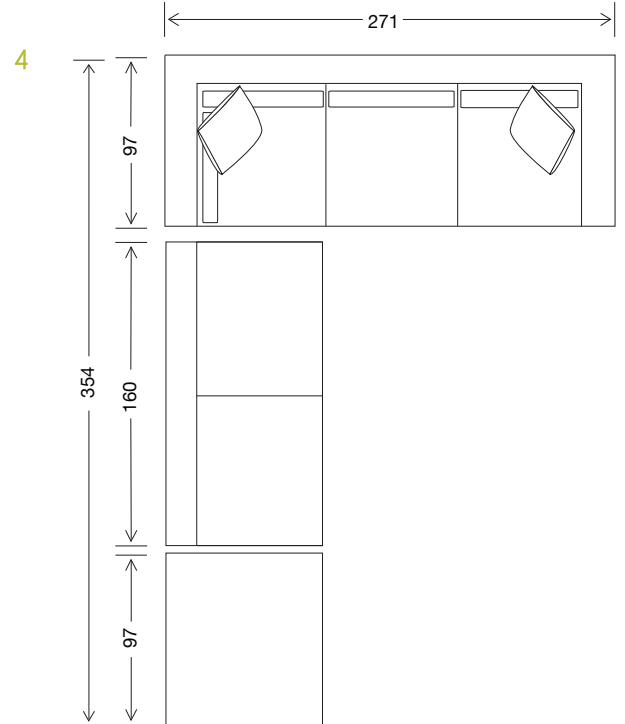

Arm Height

54

Leg Height

5

Scatter Size

50 x 50

DIMENSIONS - FRONT VIEW

4 Seater

113 x 97 x 77

Large Ottoman

97 x 97 x 38

Standard Ottoman

810 x 810 x 38

DIMENSIONS - TOP VIEW

4 Seater

3.5 Seater

4 seater corner 1 arm LHF or RHF

3.5 seater corner 1 arm LHF or RHF

2.5 seater corner 1 arm LHF or RHF

3.5 seater no arms

2.5 seater no arms

Chair no arms

Corner

Chaise 1 arm LHF or RHF

Large ottoman

Standard ottoman

EXAMPLE CONFIGURATIONS

3.5 seater corner 1 arm RHF
2.5 seater 1 arm LHF

3.5 seater corner 1 arm RHF
3.5 seater 1 arm LHF

Chaise 1 arm LHF
2.5 seater 1 arm RHF

3.5 seater corner 1 arm RHF
2.5 seater no arms
Large ottoman