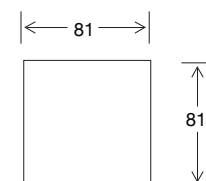

113 x 97 x 77

Large Ottoman

97 x 97 x 38

Standard Ottoman

810 x 810 x 38

DIMENSIONS - TOP VIEW

4 Seater

3.5 Seater

3 Seater

2.5 Seater

Chair

Large Ottoman

Standard Ottoman

3.5 seater 1 arm LHF or RHF

3 seater 1 arm LHF or RHF

2.5 seater 1 arm LHF or RHF

4 seater corner 1 arm LHF or RHF

3.5 seater corner 1 arm LHF or RHF

2.5 seater corner 1 arm LHF or RHF

3.5 seater no arms

2.5 seater no arms

Chair no arms

Corner

Chaise 1 arm LHF or RHF

Large ottoman

Standard ottoman

EXAMPLE CONFIGURATIONS

3.5 seater corner 1 arm RHF
2.5 seater 1 arm LHF

3.5 seater corner 1 arm RHF
3.5 seater 1 arm LHF

Chaise 1 arm LHF
2.5 seater 1 arm RHF

3.5 seater corner 1 arm RHF
2.5 seater no arms
Large ottoman