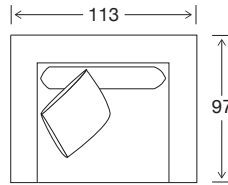

Arm Height

54

Leg Height

5

Scatter Size

50 x 50

DIMENSIONS - FRONT VIEW

4 Seater

301 x 97 x 77

3.5 Seater

271 x 97 x 77

3 Seater

212 x 97 x 77

2 Seater

192 x 97 x 77

2 Seater

113 x 97 x 77

Large Ottoman

97 x 97 x 38

Standard Ottoman

810 x 810 x 38

DIMENSIONS - TOP VIEW

4 Seater

3.5 Seater

3 Seater

2.5 Seater

Chair

Large Ottoman

Standard Ottoman

3.5 seater 1 arm LHF or RHF

3 seater 1 arm LHF or RHF

2.5 seater 1 arm LHF or RHF