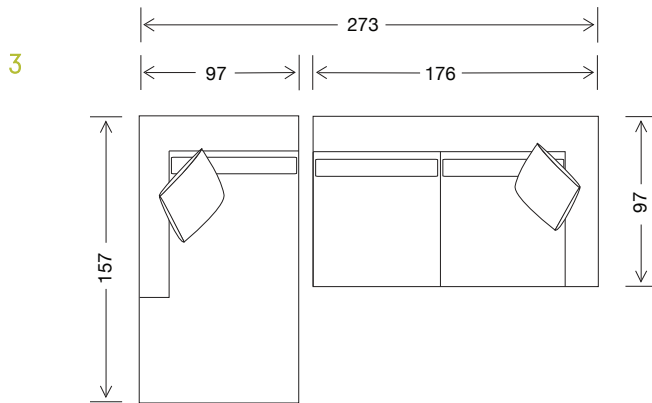

Arm Height

54

Leg Height

5

Scatter Size

50 x 50

DIMENSIONS - FRONT VIEW

4 Seater

113 x 97 x 77

Large Ottoman

97 x 97 x 38

Standard Ottoman

810 x 810 x 38

DIMENSIONS - TOP VIEW

4 Seater

3.5 Seater

4 seater corner 1 arm LHF or RHF

3.5 seater corner 1 arm LHF or RHF

2.5 seater corner 1 arm LHF or RHF

3.5 seater no arms

2.5 seater no arms

Chair no arms

Corner

Chaise 1 arm LHF or RHF

Large ottoman

Standard ottoman

EXAMPLE CONFIGURATIONS

3.5 seater corner 1 arm RHF
2.5 seater 1 arm LHF

3.5 seater corner 1 arm RHF
3.5 seater 1 arm LHF

Chaise 1 arm LHF
2.5 seater 1 arm RHF

3.5 seater corner 1 arm RHF
2.5 seater no arms
Large ottoman