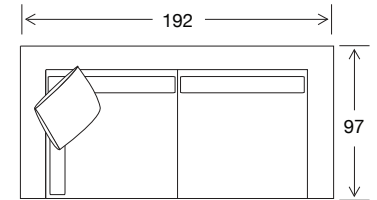

Arm Height

54

Leg Height

5

Scatter Size

50 x 50

DIMENSIONS - FRONT VIEW

4 Seater

113 x 97 x 77

Large Ottoman

97 x 97 x 38

Standard Ottoman

810 x 810 x 38

DIMENSIONS - TOP VIEW

4 Seater

3.5 Seater

3 Seater

2.5 Seater

Chair

Large Ottoman

Standard Ottoman

3.5 seater 1 arm LHF or RHF

3 seater 1 arm LHF or RHF

2.5 seater 1 arm LHF or RHF

4 seater corner 1 arm LHF or RHF

3.5 seater corner 1 arm LHF or RHF

2.5 seater corner 1 arm LHF or RHF

3.5 seater no arms

2.5 seater no arms

Chair no arms

Corner

Chaise 1 arm LHF or RHF