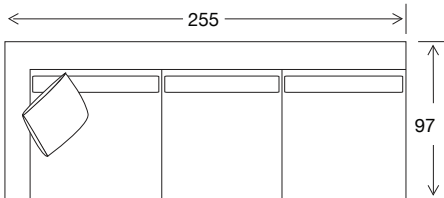

113 x 97 x 77

Large Ottoman

97 x 97 x 38

Standard Ottoman

810 x 810 x 38

DIMENSIONS - TOP VIEW

4 Seater

3.5 Seater

3 Seater

2.5 Seater

Chair

Large Ottoman

Standard Ottoman

3.5 seater 1 arm LHF or RHF

3 seater 1 arm LHF or RHF

2.5 seater 1 arm LHF or RHF

4 seater corner 1 arm LHF or RHF

3.5 seater corner 1 arm LHF or RHF

2.5 seater corner 1 arm LHF or RHF

3.5 seater no arms

2.5 seater no arms

Chair no arms

Corner

Chaise 1 arm LHF or RHF