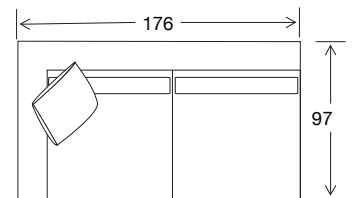

Arm Height

54

Leg Height

5

Scatter Size

50 x 50

DIMENSIONS - FRONT VIEW

4 Seater

113 x 97 x 77

Large Ottoman

97 x 97 x 38

Standard Ottoman

810 x 810 x 38

DIMENSIONS - TOP VIEW

4 Seater

3.5 Seater

3 Seater

2.5 Seater

Chair

Large Ottoman

Standard Ottoman

3.5 seater 1 arm LHF or RHF

3 seater 1 arm LHF or RHF

2.5 seater 1 arm LHF or RHF

4 seater corner 1 arm LHF or RHF

3.5 seater corner 1 arm LHF or RHF

2.5 seater corner 1 arm LHF or RHF

3.5 seater no arms

2.5 seater no arms

Chair no arms

Corner

Chaise 1 arm LHF or RHF