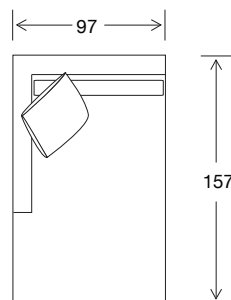

Arm Height

54

Leg Height

5

Scatter Size

50 x 50

DIMENSIONS - FRONT VIEW

4 Seater

113 x 97 x 77

Large Ottoman

97 x 97 x 38

Standard Ottoman

810 x 810 x 38

DIMENSIONS - TOP VIEW

4 Seater

3.5 Seater

4 seater corner 1 arm LHF or RHF

3.5 seater corner 1 arm LHF or RHF

2.5 seater corner 1 arm LHF or RHF

3.5 seater no arms

2.5 seater no arms

Chair no arms

Corner

Chaise 1 arm LHF or RHF

Large ottoman

Standard ottoman

EXAMPLE CONFIGURATIONS

3.5 seater corner 1 arm RHF
2.5 seater 1 arm LHF

3.5 seater corner 1 arm RHF
3.5 seater 1 arm LHF

Chaise 1 arm LHF
2.5 seater 1 arm RHF

3.5 seater corner 1 arm RHF
2.5 seater no arms
Large ottoman