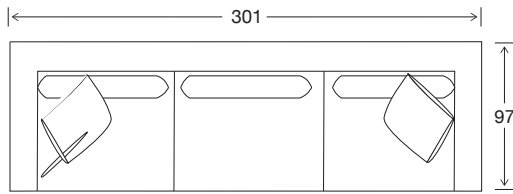

Arm Height

54

Leg Height

5

Scatter Size

50 x 50

DIMENSIONS - FRONT VIEW

4 Seater

301 x 97 x 77

3.5 Seater

271 x 97 x 77

3 Seater

212 x 97 x 77

2 Seater

192 x 97 x 77

2 Seater

113 x 97 x 77

Large Ottoman

97 x 97 x 38

Standard Ottoman

810 x 810 x 38

DIMENSIONS - TOP VIEW

4 Seater

3.5 Seater

3 Seater

2.5 Seater

Chair

Large Ottoman

Standard Ottoman

3.5 seater 1 arm LHF or RHF

3 seater 1 arm LHF or RHF

2.5 seater 1 arm LHF or RHF