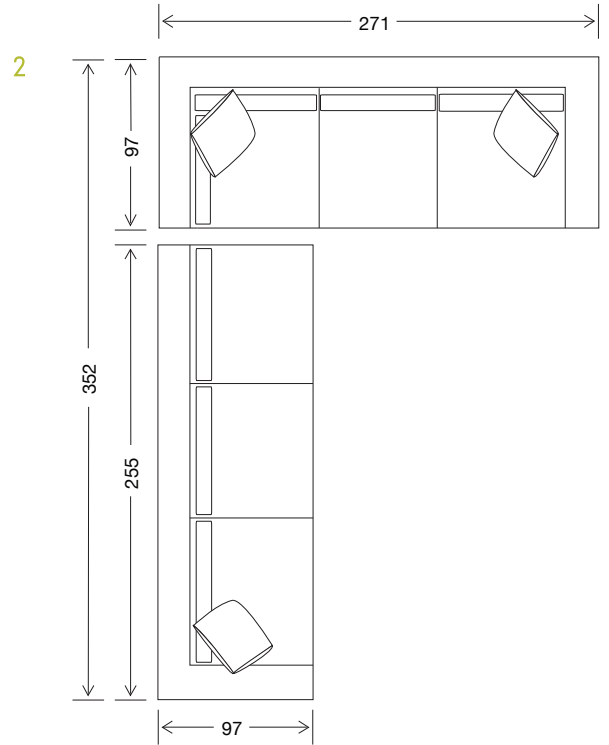

Arm Height

54

Leg Height

5

Scatter Size

50 x 50

DIMENSIONS - FRONT VIEW

4 Seater

113 x 97 x 77

Large Ottoman

97 x 97 x 38

Standard Ottoman

810 x 810 x 38

DIMENSIONS - TOP VIEW

4 Seater

3.5 Seater

4 seater corner 1 arm LHF or RHF

3.5 seater corner 1 arm LHF or RHF

2.5 seater corner 1 arm LHF or RHF

3.5 seater no arms

2.5 seater no arms

Chair no arms

Corner

Chaise 1 arm LHF or RHF

Large ottoman

Standard ottoman

EXAMPLE CONFIGURATIONS

3.5 seater corner 1 arm RHF
2.5 seater 1 arm LHF

3.5 seater corner 1 arm RHF
3.5 seater 1 arm LHF

Chaise 1 arm LHF
2.5 seater 1 arm RHF

3.5 seater corner 1 arm RHF
2.5 seater no arms
Large ottoman