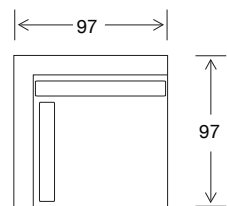

113 x 97 x 77

Large Ottoman

97 x 97 x 38

Standard Ottoman

810 x 810 x 38

DIMENSIONS - TOP VIEW

4 Seater

3.5 Seater

3 Seater

2.5 Seater

Chair

Large Ottoman

Standard Ottoman

3.5 seater 1 arm LHF or RHF

3 seater 1 arm LHF or RHF

2.5 seater 1 arm LHF or RHF

4 seater corner 1 arm LHF or RHF

3.5 seater corner 1 arm LHF or RHF

2.5 seater corner 1 arm LHF or RHF

3.5 seater no arms

2.5 seater no arms

Chair no arms

Corner

Chaise 1 arm LHF or RHF

Large ottoman

Standard ottoman

EXAMPLE CONFIGURATIONS

3.5 seater corner 1 arm RHF
2.5 seater 1 arm LHF

3.5 seater corner 1 arm RHF
3.5 seater 1 arm LHF

Chaise 1 arm LHF
2.5 seater 1 arm RHF

3.5 seater corner 1 arm RHF
2.5 seater no arms
Large ottoman