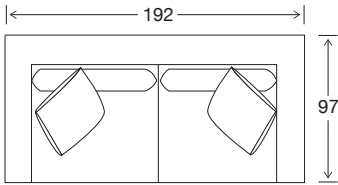

Arm Height

54

Leg Height

5

Scatter Size

50 x 50

DIMENSIONS - FRONT VIEW

4 Seater

301 x 97 x 77

3.5 Seater

271 x 97 x 77

3 Seater

212 x 97 x 77

2 Seater

192 x 97 x 77

2 Seater

113 x 97 x 77

Large Ottoman

97 x 97 x 38

Standard Ottoman

810 x 810 x 38

DIMENSIONS - TOP VIEW

4 Seater

3.5 Seater

3 Seater

2.5 Seater

Chair

Large Ottoman

Standard Ottoman

3.5 seater 1 arm LHF or RHF

3 seater 1 arm LHF or RHF

2.5 seater 1 arm LHF or RHF