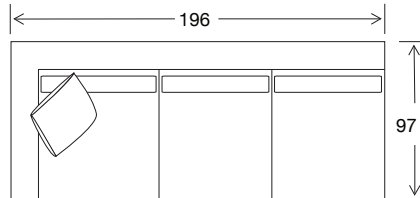

113 x 97 x 77

Large Ottoman

97 x 97 x 38

Standard Ottoman

810 x 810 x 38

DIMENSIONS - TOP VIEW

4 Seater

3.5 Seater

3 Seater

2.5 Seater

Chair

Large Ottoman

Standard Ottoman

3.5 seater 1 arm LHF or RHF

3 seater 1 arm LHF or RHF

2.5 seater 1 arm LHF or RHF

4 seater corner 1 arm LHF or RHF

3.5 seater corner 1 arm LHF or RHF

2.5 seater corner 1 arm LHF or RHF

3.5 seater no arms

2.5 seater no arms

Chair no arms

Corner

Chaise 1 arm LHF or RHF