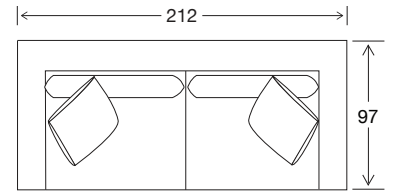

Arm Height

54

Leg Height

5

Scatter Size

50 x 50

DIMENSIONS - FRONT VIEW

4 Seater

301 x 97 x 77

3.5 Seater

271 x 97 x 77

3 Seater

212 x 97 x 77

2 Seater

192 x 97 x 77

2 Seater

113 x 97 x 77

Large Ottoman

97 x 97 x 38

Standard Ottoman

810 x 810 x 38

DIMENSIONS - TOP VIEW

4 Seater

3.5 Seater

3 Seater

2.5 Seater

Chair

Large Ottoman

Standard Ottoman

3.5 seater 1 arm LHF or RHF

3 seater 1 arm LHF or RHF

2.5 seater 1 arm LHF or RHF