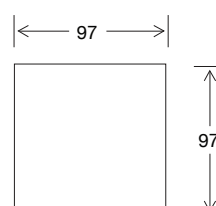

113 x 97 x 77

Large Ottoman

97 x 97 x 38

Standard Ottoman

810 x 810 x 38

DIMENSIONS - TOP VIEW

4 Seater

3.5 Seater

3 Seater

2.5 Seater

Chair

Large Ottoman

Standard Ottoman

3.5 seater 1 arm LHF or RHF

3 seater 1 arm LHF or RHF

2.5 seater 1 arm LHF or RHF

4 seater corner 1 arm LHF or RHF

3.5 seater corner 1 arm LHF or RHF

2.5 seater corner 1 arm LHF or RHF

3.5 seater no arms

2.5 seater no arms

Chair no arms

Corner

Chaise 1 arm LHF or RHF

Large ottoman

Standard ottoman

EXAMPLE CONFIGURATIONS

3.5 seater corner 1 arm RHF
2.5 seater 1 arm LHF

3.5 seater corner 1 arm RHF
3.5 seater 1 arm LHF

Chaise 1 arm LHF
2.5 seater 1 arm RHF

3.5 seater corner 1 arm RHF
2.5 seater no arms
Large ottoman