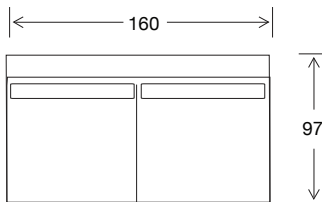

113 x 97 x 77

Large Ottoman

97 x 97 x 38

Standard Ottoman

810 x 810 x 38

DIMENSIONS - TOP VIEW

4 Seater

3.5 Seater

3 Seater

2.5 Seater

Chair

Large Ottoman

Standard Ottoman

3.5 seater 1 arm LHF or RHF

3 seater 1 arm LHF or RHF

2.5 seater 1 arm LHF or RHF

4 seater corner 1 arm LHF or RHF

3.5 seater corner 1 arm LHF or RHF

2.5 seater corner 1 arm LHF or RHF

3.5 seater no arms

2.5 seater no arms

Chair no arms

Corner

Chaise 1 arm LHF or RHF

Large ottoman

Standard ottoman

EXAMPLE CONFIGURATIONS

3.5 seater corner 1 arm RHF
2.5 seater 1 arm LHF

3.5 seater corner 1 arm RHF
3.5 seater 1 arm LHF

Chaise 1 arm LHF
2.5 seater 1 arm RHF

3.5 seater corner 1 arm RHF
2.5 seater no arms
Large ottoman