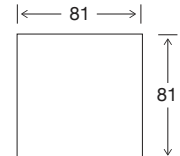

Arm Height

54

Leg Height

5

Scatter Size

50 x 50

DIMENSIONS - FRONT VIEW

4 Seater

113 x 97 x 77

Large Ottoman

97 x 97 x 38

Standard Ottoman

810 x 810 x 38

DIMENSIONS - TOP VIEW

4 Seater

3.5 Seater

3 Seater

2.5 Seater

Chair

Large Ottoman

Standard Ottoman

3.5 seater 1 arm LHF or RHF

3 seater 1 arm LHF or RHF

2.5 seater 1 arm LHF or RHF

4 seater corner 1 arm LHF or RHF

3.5 seater corner 1 arm LHF or RHF

2.5 seater corner 1 arm LHF or RHF

3.5 seater no arms

2.5 seater no arms

Chair no arms

Corner

Chaise 1 arm LHF or RHF