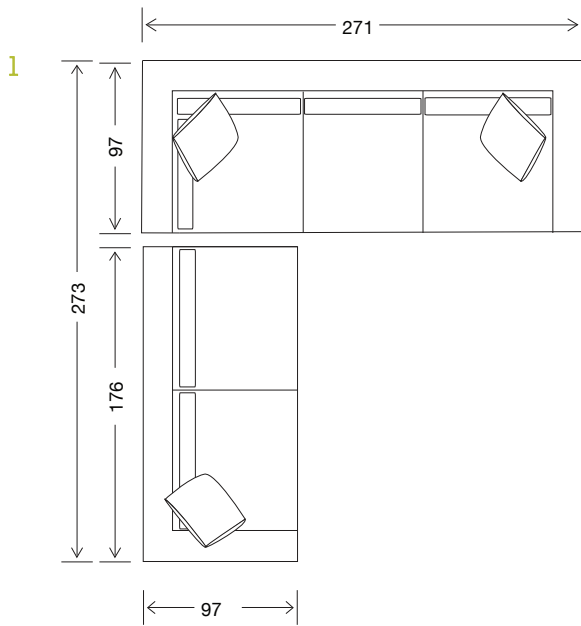

Arm Height

54

Leg Height

5

Scatter Size

50 x 50

DIMENSIONS - FRONT VIEW

4 Seater

113 x 97 x 77

Large Ottoman

97 x 97 x 38

Standard Ottoman

810 x 810 x 38

DIMENSIONS - TOP VIEW

4 Seater

3.5 Seater

4 seater corner 1 arm LHF or RHF

3.5 seater corner 1 arm LHF or RHF

2.5 seater corner 1 arm LHF or RHF

3.5 seater no arms

2.5 seater no arms

Chair no arms

Corner

Chaise 1 arm LHF or RHF

Large ottoman

Standard ottoman

EXAMPLE CONFIGURATIONS

3.5 seater corner 1 arm RHF
2.5 seater 1 arm LHF

3.5 seater corner 1 arm RHF
3.5 seater 1 arm LHF

Chaise 1 arm LHF
2.5 seater 1 arm RHF

3.5 seater corner 1 arm RHF
2.5 seater no arms
Large ottoman