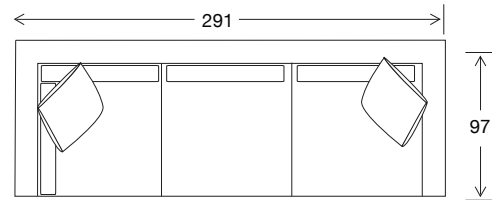

Arm Height

54

Leg Height

5

Scatter Size

50 x 50

DIMENSIONS - FRONT VIEW

4 Seater

113 x 97 x 77

Large Ottoman

97 x 97 x 38

Standard Ottoman

810 x 810 x 38

DIMENSIONS - TOP VIEW

4 Seater

3.5 Seater

3 Seater

2.5 Seater

Chair

Large Ottoman

Standard Ottoman

3.5 seater 1 arm LHF or RHF

3 seater 1 arm LHF or RHF

2.5 seater 1 arm LHF or RHF

4 seater corner 1 arm LHF or RHF

3.5 seater corner 1 arm LHF or RHF

2.5 seater corner 1 arm LHF or RHF

3.5 seater no arms

2.5 seater no arms

Chair no arms

Corner

Chaise 1 arm LHF or RHF