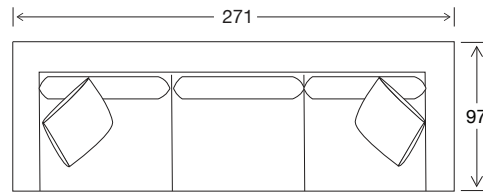

Arm Height

54

Leg Height

5

Scatter Size

50 x 50

DIMENSIONS - FRONT VIEW

4 Seater

301 x 97 x 77

3.5 Seater

271 x 97 x 77

3 Seater

212 x 97 x 77

2 Seater

192 x 97 x 77

2 Seater

113 x 97 x 77

Large Ottoman

97 x 97 x 38

Standard Ottoman

810 x 810 x 38

DIMENSIONS - TOP VIEW

4 Seater

3.5 Seater

3 Seater

2.5 Seater

Chair

Large Ottoman

Standard Ottoman

3.5 seater 1 arm LHF or RHF

3 seater 1 arm LHF or RHF

2.5 seater 1 arm LHF or RHF