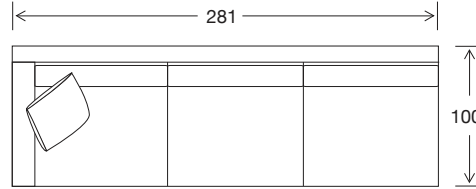

## DIMENSIONS - FRONT VIEW

**4 Seater**  
293 x 100 x 87

**3.5 Seater**  
263 x 100 x 87

**3 Seater**  
239 x 100 x 87

**2.5 Seater Large**  
204 x 100 x 87

**2.5 Seater**  
184 x 100 x 87

**Chair**  
105 x 100 x 87

**Large Square Ottoman**  
93 x 93 x 38

**Small Square Ottoman**  
81 x 81 x 38

**Large Rectangle Ottoman**  
93 x 67 x 38

**Small Rectangle Ottoman**  
81 x 67 x 38

DIMENSIONS - TOP VIEW

4 Seater Corner 1 Arm LHF/RHF

3.5 Seater Corner 1 Arm LHF/RHF

Corner

3 Seater Corner 1 Arm LHF/RHF

4 Seater 1 Arm LHF/RHF

3.5 Seater 1 Arm LHF/RHF

3 Seater 1 Arm LHF/RHF

2.5 Seater Large 1 Arm LHF/RHF

2.5 Seater 1 Arm LHF/RHF