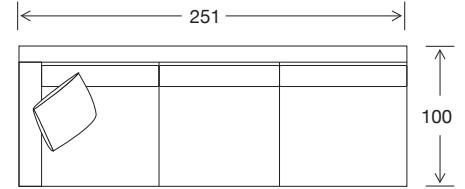

## DIMENSIONS - FRONT VIEW

**4 Seater**  
293 x 100 x 87

**3.5 Seater**  
263 x 100 x 87

**3 Seater**  
239 x 100 x 87

**2.5 Seater Large**  
204 x 100 x 87

**2.5 Seater**  
184 x 100 x 87

**Chair**  
105 x 100 x 87

**Large Square Ottoman**  
93 x 93 x 38

**Small Square Ottoman**  
81 x 81 x 38

**Large Rectangle Ottoman**  
93 x 67 x 38

**Small Rectangle Ottoman**  
81 x 67 x 38

DIMENSIONS - TOP VIEW

4 Seater Corner 1 Arm LHF/RHF

3.5 Seater Corner 1 Arm LHF/RHF

Corner

3 Seater Corner 1 Arm LHF/RHF

4 Seater 1 Arm LHF/RHF

3.5 Seater 1 Arm LHF/RHF

3 Seater 1 Arm LHF/RHF

2.5 Seater Large 1 Arm LHF/RHF

2.5 Seater 1 Arm LHF/RHF

2 Seater 1 Arm LHF/RHF

Chair 1 Arm LHF/RHF

Chaise Large 1 Arm LHF/RHF

Chaise Medium 1 Arm LHF/RHF

Chaise Small 1 Arm LHF/RHF

2.5 Seater Large Bench

2.5 Seater Bench

2 Seater Bench