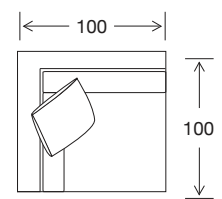

### SIDE VIEW

Seat Height	Seat Depth	Back Height	Arm Height	Leg Height	Scatter Size
43	61	67	49	4	55 x 55

## DIMENSIONS - FRONT VIEW

**4 Seater**  
293 x 100 x 87

**3.5 Seater**  
263 x 100 x 87

**3 Seater**  
239 x 100 x 87

**2.5 Seater Large**  
204 x 100 x 87

**2.5 Seater**  
184 x 100 x 87

**Chair**  
105 x 100 x 87

**Large Square Ottoman**  
93 x 93 x 38

**Small Square Ottoman**  
81 x 81 x 38

**Large Rectangle Ottoman**  
93 x 67 x 38

**Small Rectangle Ottoman**  
81 x 67 x 38

DIMENSIONS - TOP VIEW

4 Seater Corner 1 Arm LHF/RHF

3.5 Seater Corner 1 Arm LHF/RHF

Corner

3 Seater Corner 1 Arm LHF/RHF

4 Seater 1 Arm LHF/RHF

3.5 Seater 1 Arm LHF/RHF

3 Seater 1 Arm LHF/RHF

2.5 Seater Large 1 Arm LHF/RHF

2.5 Seater 1 Arm LHF/RHF