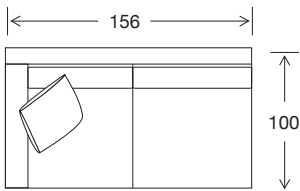

## DIMENSIONS - FRONT VIEW

**4 Seater**  
293 x 100 x 87

**3.5 Seater**  
263 x 100 x 87

**3 Seater**  
239 x 100 x 87

**2.5 Seater Large**  
204 x 100 x 87

**2.5 Seater**  
184 x 100 x 87

**Chair**  
105 x 100 x 87

**Large Square Ottoman**  
93 x 93 x 38

**Small Square Ottoman**  
81 x 81 x 38

**Large Rectangle Ottoman**  
93 x 67 x 38

**Small Rectangle Ottoman**  
81 x 67 x 38

DIMENSIONS - TOP VIEW

4 Seater Corner 1 Arm LHF/RHF

3.5 Seater Corner 1 Arm LHF/RHF

Corner

3 Seater Corner 1 Arm LHF/RHF

4 Seater 1 Arm LHF/RHF

3.5 Seater 1 Arm LHF/RHF

3 Seater 1 Arm LHF/RHF

2.5 Seater Large 1 Arm LHF/RHF

2.5 Seater 1 Arm LHF/RHF

2 Seater 1 Arm LHF/RHF

Chair 1 Arm LHF/RHF

Chaise Large 1 Arm LHF/RHF

Chaise Medium 1 Arm LHF/RHF

Chaise Small 1 Arm LHF/RHF

2.5 Seater Large Bench

2.5 Seater Bench

2 Seater Bench