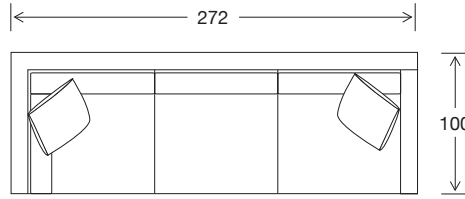

## DIMENSIONS - FRONT VIEW

**4 Seater**  
293 x 100 x 87

**3.5 Seater**  
263 x 100 x 87

**3 Seater**  
239 x 100 x 87

**2.5 Seater Large**  
204 x 100 x 87

**2.5 Seater**  
184 x 100 x 87

**Chair**  
105 x 100 x 87

**Large Square Ottoman**  
93 x 93 x 38

**Small Square Ottoman**  
81 x 81 x 38

**Large Rectangle Ottoman**  
93 x 67 x 38

**Small Rectangle Ottoman**  
81 x 67 x 38

DIMENSIONS - TOP VIEW

4 Seater Corner 1 Arm LHF/RHF

3.5 Seater Corner 1 Arm LHF/RHF

Corner

3 Seater Corner 1 Arm LHF/RHF

4 Seater 1 Arm LHF/RHF

3.5 Seater 1 Arm LHF/RHF

3 Seater 1 Arm LHF/RHF

2.5 Seater Large 1 Arm LHF/RHF

2.5 Seater 1 Arm LHF/RHF