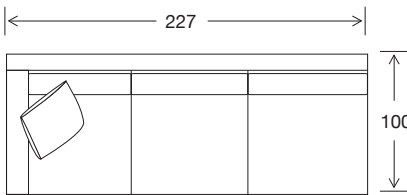

## DIMENSIONS - FRONT VIEW

**4 Seater**  
293 x 100 x 87

**3.5 Seater**  
263 x 100 x 87

**3 Seater**  
239 x 100 x 87

**2.5 Seater Large**  
204 x 100 x 87

**2.5 Seater**  
184 x 100 x 87

**Chair**  
105 x 100 x 87

**Large Square Ottoman**  
93 x 93 x 38

**Small Square Ottoman**  
81 x 81 x 38

**Large Rectangle Ottoman**  
93 x 67 x 38

**Small Rectangle Ottoman**  
81 x 67 x 38

DIMENSIONS - TOP VIEW

4 Seater Corner 1 Arm LHF/RHF

3.5 Seater Corner 1 Arm LHF/RHF

Corner

3 Seater Corner 1 Arm LHF/RHF

4 Seater 1 Arm LHF/RHF

3.5 Seater 1 Arm LHF/RHF

3 Seater 1 Arm LHF/RHF

2.5 Seater Large 1 Arm LHF/RHF

2.5 Seater 1 Arm LHF/RHF

2 Seater 1 Arm LHF/RHF

Chair 1 Arm LHF/RHF

Chaise Large 1 Arm LHF/RHF

Chaise Medium 1 Arm LHF/RHF

Chaise Small 1 Arm LHF/RHF

2.5 Seater Large Bench

2.5 Seater Bench

2 Seater Bench