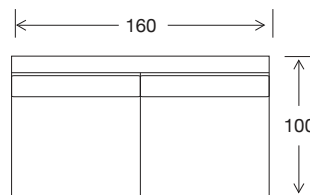

## DIMENSIONS - FRONT VIEW

**4 Seater**  
293 x 100 x 87

**3.5 Seater**  
263 x 100 x 87

**3 Seater**  
239 x 100 x 87

**2.5 Seater Large**  
204 x 100 x 87

**2.5 Seater**  
184 x 100 x 87

**Chair**  
105 x 100 x 87

**Large Square Ottoman**  
93 x 93 x 38

**Small Square Ottoman**  
81 x 81 x 38

**Large Rectangle Ottoman**  
93 x 67 x 38

**Small Rectangle Ottoman**  
81 x 67 x 38

DIMENSIONS - TOP VIEW

4 Seater Corner 1 Arm LHF/RHF

3.5 Seater Corner 1 Arm LHF/RHF

Corner

3 Seater Corner 1 Arm LHF/RHF

4 Seater 1 Arm LHF/RHF

3.5 Seater 1 Arm LHF/RHF

3 Seater 1 Arm LHF/RHF

2.5 Seater Large 1 Arm LHF/RHF

2.5 Seater 1 Arm LHF/RHF

2 Seater 1 Arm LHF/RHF

Chair 1 Arm LHF/RHF

Chaise Large 1 Arm LHF/RHF

Chaise Medium 1 Arm LHF/RHF

Chaise Small 1 Arm LHF/RHF

2.5 Seater Large Bench

2.5 Seater Bench

2 Seater Bench