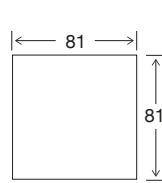

Small Square Ottoman