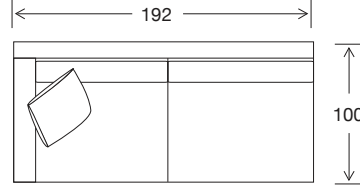

## DIMENSIONS - FRONT VIEW

**4 Seater**  
293 x 100 x 87

**3.5 Seater**  
263 x 100 x 87

**3 Seater**  
239 x 100 x 87

**2.5 Seater Large**  
204 x 100 x 87

**2.5 Seater**  
184 x 100 x 87

**Chair**  
105 x 100 x 87

**Large Square Ottoman**  
93 x 93 x 38

**Small Square Ottoman**  
81 x 81 x 38

**Large Rectangle Ottoman**  
93 x 67 x 38

**Small Rectangle Ottoman**  
81 x 67 x 38

DIMENSIONS - TOP VIEW

4 Seater Corner 1 Arm LHF/RHF

3.5 Seater Corner 1 Arm LHF/RHF

Corner

3 Seater Corner 1 Arm LHF/RHF

4 Seater 1 Arm LHF/RHF

3.5 Seater 1 Arm LHF/RHF

3 Seater 1 Arm LHF/RHF

2.5 Seater Large 1 Arm LHF/RHF

2.5 Seater 1 Arm LHF/RHF

2 Seater 1 Arm LHF/RHF

Chair 1 Arm LHF/RHF

Chaise Large 1 Arm LHF/RHF

Chaise Medium 1 Arm LHF/RHF

Chaise Small 1 Arm LHF/RHF

2.5 Seater Large Bench

2.5 Seater Bench

2 Seater Bench