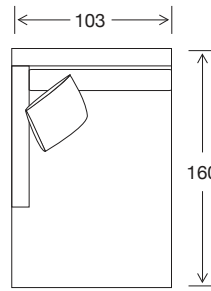

Chaise Large 1 Arm LHF/RHF