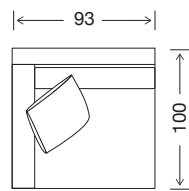

Chair 1 Arm LHF/RHF