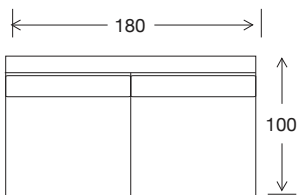

## DIMENSIONS - FRONT VIEW

**4 Seater**  
293 x 100 x 87

**3.5 Seater**  
263 x 100 x 87

**3 Seater**  
239 x 100 x 87

**2.5 Seater Large**  
204 x 100 x 87

**2.5 Seater**  
184 x 100 x 87

**Chair**  
105 x 100 x 87

**Large Square Ottoman**  
93 x 93 x 38

**Small Square Ottoman**  
81 x 81 x 38

**Large Rectangle Ottoman**  
93 x 67 x 38

**Small Rectangle Ottoman**  
81 x 67 x 38

DIMENSIONS - TOP VIEW

4 Seater Corner 1 Arm LHF/RHF

3.5 Seater Corner 1 Arm LHF/RHF

Corner

3 Seater Corner 1 Arm LHF/RHF

4 Seater 1 Arm LHF/RHF

3.5 Seater 1 Arm LHF/RHF

3 Seater 1 Arm LHF/RHF

2.5 Seater Large 1 Arm LHF/RHF

2.5 Seater 1 Arm LHF/RHF

2 Seater 1 Arm LHF/RHF

Chair 1 Arm LHF/RHF

Chaise Large 1 Arm LHF/RHF

Chaise Medium 1 Arm LHF/RHF

Chaise Small 1 Arm LHF/RHF

2.5 Seater Large Bench

2.5 Seater Bench

2 Seater Bench