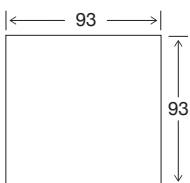

## DIMENSIONS - FRONT VIEW

**4 Seater**  
293 x 100 x 87

**3.5 Seater**  
263 x 100 x 87

**3 Seater**  
239 x 100 x 87

**2.5 Seater Large**  
204 x 100 x 87

**2.5 Seater**  
184 x 100 x 87

**Chair**  
105 x 100 x 87

**Large Square Ottoman**  
93 x 93 x 38

**Small Square Ottoman**  
81 x 81 x 38

**Large Rectangle Ottoman**  
93 x 67 x 38

**Small Rectangle Ottoman**  
81 x 67 x 38

DIMENSIONS - TOP VIEW

4 Seater Corner 1 Arm LHF/RHF

3.5 Seater Corner 1 Arm LHF/RHF

Corner

3 Seater Corner 1 Arm LHF/RHF

4 Seater 1 Arm LHF/RHF

3.5 Seater 1 Arm LHF/RHF

3 Seater 1 Arm LHF/RHF

2.5 Seater Large 1 Arm LHF/RHF

2.5 Seater 1 Arm LHF/RHF

2 Seater 1 Arm LHF/RHF

Chair 1 Arm LHF/RHF

Chaise Large 1 Arm LHF/RHF

Chaise Medium 1 Arm LHF/RHF

Chaise Small 1 Arm LHF/RHF

2.5 Seater Large Bench

2.5 Seater Bench

2 Seater Bench