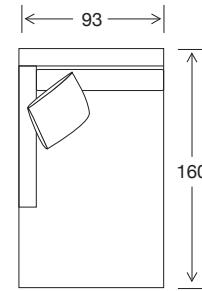

Chaise Medium 1 Arm LHF/RHF