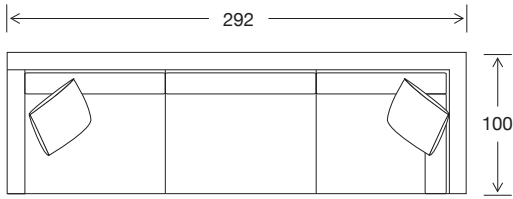

## DIMENSIONS - FRONT VIEW

**4 Seater**  
293 x 100 x 87

**3.5 Seater**  
263 x 100 x 87

**3 Seater**  
239 x 100 x 87

**2.5 Seater Large**  
204 x 100 x 87

**2.5 Seater**  
184 x 100 x 87

**Chair**  
105 x 100 x 87

**Large Square Ottoman**  
93 x 93 x 38

**Small Square Ottoman**  
81 x 81 x 38

**Large Rectangle Ottoman**  
93 x 67 x 38

**Small Rectangle Ottoman**  
81 x 67 x 38

DIMENSIONS - TOP VIEW

4 Seater Corner 1 Arm LHF/RHF

3.5 Seater Corner 1 Arm LHF/RHF

Corner

3 Seater Corner 1 Arm LHF/RHF

4 Seater 1 Arm LHF/RHF

3.5 Seater 1 Arm LHF/RHF

3 Seater 1 Arm LHF/RHF

2.5 Seater Large 1 Arm LHF/RHF

2.5 Seater 1 Arm LHF/RHF