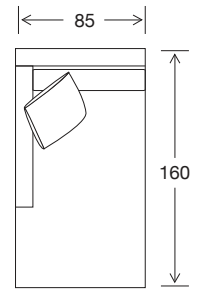

## DIMENSIONS - FRONT VIEW

**4 Seater**  
293 x 100 x 87

**3.5 Seater**  
263 x 100 x 87

**3 Seater**  
239 x 100 x 87

**2.5 Seater Large**  
204 x 100 x 87

**2.5 Seater**  
184 x 100 x 87

**Chair**  
105 x 100 x 87

**Large Square Ottoman**  
93 x 93 x 38

**Small Square Ottoman**  
81 x 81 x 38

**Large Rectangle Ottoman**  
93 x 67 x 38

**Small Rectangle Ottoman**  
81 x 67 x 38

DIMENSIONS - TOP VIEW

4 Seater Corner 1 Arm LHF/RHF

3.5 Seater Corner 1 Arm LHF/RHF

Corner

3 Seater Corner 1 Arm LHF/RHF

4 Seater 1 Arm LHF/RHF

3.5 Seater 1 Arm LHF/RHF

3 Seater 1 Arm LHF/RHF

2.5 Seater Large 1 Arm LHF/RHF

2.5 Seater 1 Arm LHF/RHF

2 Seater 1 Arm LHF/RHF

Chair 1 Arm LHF/RHF

Chaise Large 1 Arm LHF/RHF

Chaise Medium 1 Arm LHF/RHF

Chaise Small 1 Arm LHF/RHF

2.5 Seater Large Bench

2.5 Seater Bench

2 Seater Bench