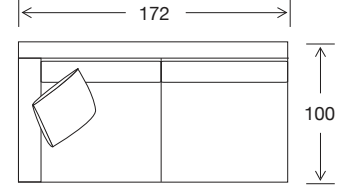

## DIMENSIONS - FRONT VIEW

**4 Seater**  
293 x 100 x 87

**3.5 Seater**  
263 x 100 x 87

**3 Seater**  
239 x 100 x 87

**2.5 Seater Large**  
204 x 100 x 87

**2.5 Seater**  
184 x 100 x 87

**Chair**  
105 x 100 x 87

**Large Square Ottoman**  
93 x 93 x 38

**Small Square Ottoman**  
81 x 81 x 38

**Large Rectangle Ottoman**  
93 x 67 x 38

**Small Rectangle Ottoman**  
81 x 67 x 38

DIMENSIONS - TOP VIEW

4 Seater Corner 1 Arm LHF/RHF

3.5 Seater Corner 1 Arm LHF/RHF

Corner

3 Seater Corner 1 Arm LHF/RHF

4 Seater 1 Arm LHF/RHF

3.5 Seater 1 Arm LHF/RHF

3 Seater 1 Arm LHF/RHF

2.5 Seater Large 1 Arm LHF/RHF

2.5 Seater 1 Arm LHF/RHF

2 Seater 1 Arm LHF/RHF

Chair 1 Arm LHF/RHF

Chaise Large 1 Arm LHF/RHF

Chaise Medium 1 Arm LHF/RHF

Chaise Small 1 Arm LHF/RHF

2.5 Seater Large Bench

2.5 Seater Bench

2 Seater Bench