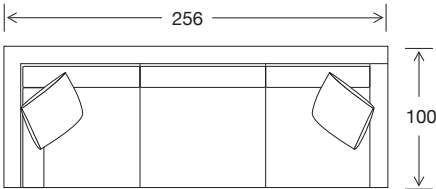

### SIDE VIEW

Seat Height	Seat Depth	Back Height	Arm Height	Leg Height	Scatter Size
43	61	67	49	4	55 x 55

## DIMENSIONS - FRONT VIEW

**4 Seater**  
293 x 100 x 87

**3.5 Seater**  
263 x 100 x 87

**3 Seater**  
239 x 100 x 87

**2.5 Seater Large**  
204 x 100 x 87

**2.5 Seater**  
184 x 100 x 87

**Chair**  
105 x 100 x 87

**Large Square Ottoman**  
93 x 93 x 38

**Small Square Ottoman**  
81 x 81 x 38

**Large Rectangle Ottoman**  
93 x 67 x 38

**Small Rectangle Ottoman**  
81 x 67 x 38

DIMENSIONS - TOP VIEW

4 Seater Corner 1 Arm LHF/RHF

3.5 Seater Corner 1 Arm LHF/RHF

Corner

3 Seater Corner 1 Arm LHF/RHF

4 Seater 1 Arm LHF/RHF

3.5 Seater 1 Arm LHF/RHF

3 Seater 1 Arm LHF/RHF

2.5 Seater Large 1 Arm LHF/RHF

2.5 Seater 1 Arm LHF/RHF