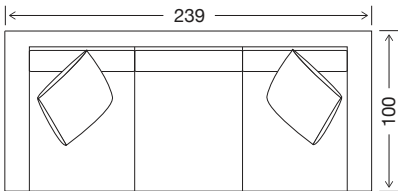

SIDE VIEW

Seat Height	Seat Depth	Back Height	Arm Height	Leg Height	Scatter Size
43	61	67	49	4	55 x 55

DIMENSIONS - FRONT VIEW

4 Seater
293 x 100 x 87

3.5 Seater
263 x 100 x 87

3 Seater
239 x 100 x 87

2.5 Seater Large
204 x 100 x 87

2.5 Seater
184 x 100 x 87

Chair
105 x 100 x 87

Large Square Ottoman
93 x 93 x 38

Small Square Ottoman
81 x 81 x 38

Large Rectangle Ottoman
93 x 67x 38

Small Rectangle Ottoman
81 x 67 x 38

DIMENSIONS - TOP VIEW

4 Seater

3.5 Seater

3 Seater

2.5 Seater Large

2.5 Seater

Chair

Large Square Ottoman

Small Square Ottoman