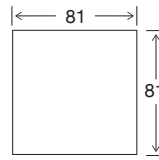

SIDE VIEW

Seat Height	Seat Depth	Back Height	Arm Height	Leg Height	Scatter Size
43	61	67	49	4	55 x 55

DIMENSIONS - FRONT VIEW

4 Seater
293 x 100 x 87

3.5 Seater
263 x 100 x 87

3 Seater
239 x 100 x 87

2.5 Seater Large
204 x 100 x 87

2.5 Seater
184 x 100 x 87

Chair
105 x 100 x 87

Large Square Ottoman
93 x 93 x 38

Small Square Ottoman
81 x 81 x 38

Large Rectangle Ottoman
93 x 67x 38

Small Rectangle Ottoman
81 x 67 x 38

DIMENSIONS - TOP VIEW

4 Seater

3.5 Seater

3 Seater

2.5 Seater Large

2.5 Seater

Chair

Large Square Ottoman

Small Square Ottoman