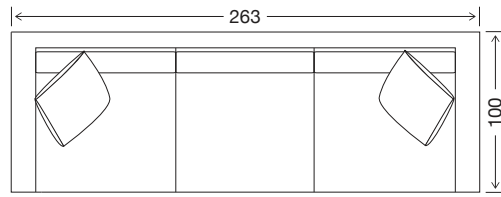

SIDE VIEW

Seat Height	Seat Depth	Back Height	Arm Height	Leg Height	Scatter Size
43	61	67	49	4	55 x 55

DIMENSIONS - FRONT VIEW

4 Seater
293 x 100 x 87

3.5 Seater
263 x 100 x 87

3 Seater
239 x 100 x 87

2.5 Seater Large
204 x 100 x 87

2.5 Seater
184 x 100 x 87

Chair
105 x 100 x 87

Large Square Ottoman
93 x 93 x 38

Small Square Ottoman
81 x 81 x 38

Large Rectangle Ottoman
93 x 67x 38

Small Rectangle Ottoman
81 x 67 x 38

DIMENSIONS - TOP VIEW

4 Seater

3.5 Seater

3 Seater

2.5 Seater Large

2.5 Seater

Chair

Large Square Ottoman

Small Square Ottoman