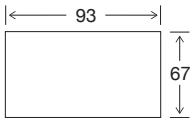

SIDE VIEW

Seat Height	Seat Depth	Back Height	Arm Height	Leg Height	Scatter Size
43	61	67	49	4	55 x 55

DIMENSIONS - FRONT VIEW

4 Seater
293 x 100 x 87

3.5 Seater
263 x 100 x 87

3 Seater
239 x 100 x 87

2.5 Seater Large
204 x 100 x 87

2.5 Seater
184 x 100 x 87

Chair
105 x 100 x 87

Large Square Ottoman
93 x 93 x 38

Small Square Ottoman
81 x 81 x 38

Large Rectangle Ottoman
93 x 67x 38

Small Rectangle Ottoman
81 x 67 x 38

DIMENSIONS - TOP VIEW

4 Seater

3.5 Seater

3 Seater

2.5 Seater Large

2.5 Seater

Chair

Large Square Ottoman

Small Square Ottoman