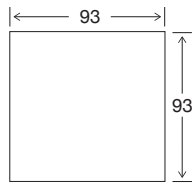

SIDE VIEW

Seat Height	Seat Depth	Back Height	Arm Height	Leg Height	Scatter Size
43	61	67	49	4	55 x 55

DIMENSIONS - FRONT VIEW

4 Seater
293 x 100 x 87

3.5 Seater
263 x 100 x 87

3 Seater
239 x 100 x 87

2.5 Seater Large
204 x 100 x 87

2.5 Seater
184 x 100 x 87

Chair
105 x 100 x 87

Large Square Ottoman
93 x 93 x 38

Small Square Ottoman
81 x 81 x 38

Large Rectangle Ottoman
93 x 67x 38

Small Rectangle Ottoman
81 x 67 x 38

DIMENSIONS - TOP VIEW

4 Seater

3.5 Seater

3 Seater

2.5 Seater Large

2.5 Seater

Chair

Large Square Ottoman

Small Square Ottoman