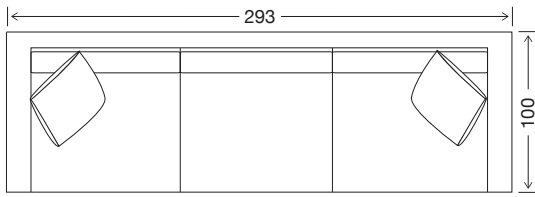

SIDE VIEW

Seat Height	Seat Depth	Back Height	Arm Height	Leg Height	Scatter Size
43	61	67	49	4	55 x 55

DIMENSIONS - FRONT VIEW

4 Seater
293 x 100 x 87

3.5 Seater
263 x 100 x 87

3 Seater
239 x 100 x 87

2.5 Seater Large
204 x 100 x 87

2.5 Seater
184 x 100 x 87

Chair
105 x 100 x 87

Large Square Ottoman
93 x 93 x 38

Small Square Ottoman
81 x 81 x 38

Large Rectangle Ottoman
93 x 67x 38

Small Rectangle Ottoman
81 x 67 x 38

DIMENSIONS - TOP VIEW

4 Seater

3.5 Seater

3 Seater

2.5 Seater Large

2.5 Seater

Chair

Large Square Ottoman

Small Square Ottoman