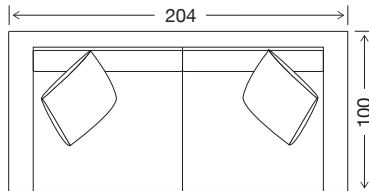

SIDE VIEW

Seat Height	Seat Depth	Back Height	Arm Height	Leg Height	Scatter Size
43	61	67	49	4	55 x 55

DIMENSIONS - FRONT VIEW

4 Seater
293 x 100 x 87

3.5 Seater
263 x 100 x 87

3 Seater
239 x 100 x 87

2.5 Seater Large
204 x 100 x 87

2.5 Seater
184 x 100 x 87

Chair
105 x 100 x 87

Large Square Ottoman
93 x 93 x 38

Small Square Ottoman
81 x 81 x 38

Large Rectangle Ottoman
93 x 67x 38

Small Rectangle Ottoman
81 x 67 x 38

DIMENSIONS - TOP VIEW

4 Seater

3.5 Seater

3 Seater

2.5 Seater Large

2.5 Seater

Chair

Large Square Ottoman

Small Square Ottoman