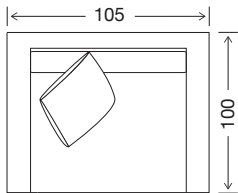

SIDE VIEW

Seat Height	Seat Depth	Back Height	Arm Height	Leg Height	Scatter Size
43	61	67	49	4	55 x 55

DIMENSIONS - FRONT VIEW

4 Seater
293 x 100 x 87

3.5 Seater
263 x 100 x 87

3 Seater
239 x 100 x 87

2.5 Seater Large
204 x 100 x 87

2.5 Seater
184 x 100 x 87

Chair
105 x 100 x 87

Large Square Ottoman
93 x 93 x 38

Small Square Ottoman
81 x 81 x 38

Large Rectangle Ottoman
93 x 67x 38

Small Rectangle Ottoman
81 x 67 x 38

DIMENSIONS - TOP VIEW

4 Seater

3.5 Seater

3 Seater

2.5 Seater Large

2.5 Seater

Chair

Large Square Ottoman

Small Square Ottoman