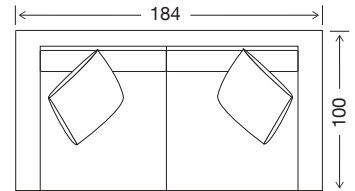

SIDE VIEW

Seat Height	Seat Depth	Back Height	Arm Height	Leg Height	Scatter Size
43	61	67	49	4	55 x 55

DIMENSIONS - FRONT VIEW

4 Seater
293 x 100 x 87

3.5 Seater
263 x 100 x 87

3 Seater
239 x 100 x 87

2.5 Seater Large
204 x 100 x 87

2.5 Seater
184 x 100 x 87

Chair
105 x 100 x 87

Large Square Ottoman
93 x 93 x 38

Small Square Ottoman
81 x 81 x 38

Large Rectangle Ottoman
93 x 67x 38

Small Rectangle Ottoman
81 x 67 x 38

DIMENSIONS - TOP VIEW

4 Seater

3.5 Seater

3 Seater

2.5 Seater Large

2.5 Seater

Chair

Large Square Ottoman

Small Square Ottoman