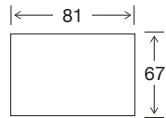

Small Rectangle Ottoman