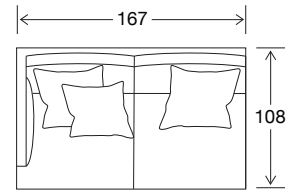

SIDE VIEW

Seat Height	Seat Depth	Back Height	Arm Height	Leg Height	Scatter Size
39	74	72	59	15	60 x 60 50 x 50

DIMENSIONS - FRONT VIEW

3.5 Seater
256 x 108 x 85

3 Seater
208 x 108 x 85

2.5 Seater
178 x 108 x 85

Ottoman Large
104 x 104 x 39

Ottoman Medium
89 x 89 x 39

DIMENSIONS - TOP VIEW

Deep 3.5 Seater

Deep 3 Seater

Deep 2.5 Seater

Deep Ottoman Large

Deep Ottoman Medium

Deep 3.5 Seater 1 Arm LHF/RHF

Deep 3 Seater 1 Arm LHF/RHF

Deep 2.5 Seater 1 Arm LHF/RHF

Deep Large Chaise LHF/RHF

Deep Medium Chaise LHF/RHF

EXAMPLE CONFIGURATIONS