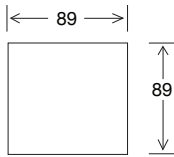

SIDE VIEW

Seat Height	Seat Depth	Back Height	Arm Height	Leg Height	Scatter Size
39	74	72	59	15	60 x 60 50 x 50

DIMENSIONS - FRONT VIEW

3.5 Seater
256 x 108 x 85

3 Seater
208 x 108 x 85

2.5 Seater
178 x 108 x 85

Ottoman Large
104 x 104 x 39

Ottoman Medium
89 x 89 x 39

DIMENSIONS - TOP VIEW

Deep 3.5 Seater

Deep 3 Seater

Deep 2.5 Seater

Deep Ottoman Large

Deep Ottoman Medium

Deep 3.5 Seater 1 Arm LHF/RHF

Deep 3 Seater 1 Arm LHF/RHF

Deep 2.5 Seater 1 Arm LHF/RHF

Deep Large Chaise LHF/RHF

Deep Medium Chaise LHF/RHF

EXAMPLE CONFIGURATIONS