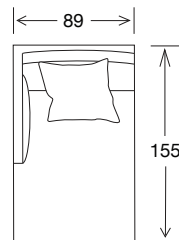

SIDE VIEW

Seat Height	Seat Depth	Back Height	Arm Height	Leg Height	Scatter Size
39	74	72	59	15	60 x 60 50 x 50

DIMENSIONS - FRONT VIEW

3.5 Seater
256 x 108 x 85

3 Seater
208 x 108 x 85

2.5 Seater
178 x 108 x 85

Ottoman Large
104 x 104 x 39

Ottoman Medium
89 x 89 x 39

DIMENSIONS - TOP VIEW

Deep 3.5 Seater

Deep 3 Seater

Deep 2.5 Seater

Deep Ottoman Large

Deep Ottoman Medium

Deep 3.5 Seater 1 Arm LHF/RHF

Deep 3 Seater 1 Arm LHF/RHF

Deep 2.5 Seater 1 Arm LHF/RHF

Deep Large Chaise LHF/RHF

Deep Medium Chaise LHF/RHF

EXAMPLE CONFIGURATIONS