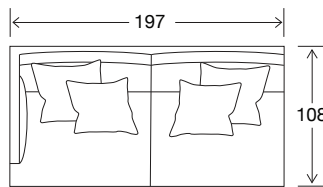

SIDE VIEW

Seat Height	Seat Depth	Back Height	Arm Height	Leg Height	Scatter Size
39	74	72	59	15	60 x 60 50 x 50

DIMENSIONS - FRONT VIEW

3.5 Seater
256 x 108 x 85

3 Seater
208 x 108 x 85

2.5 Seater
178 x 108 x 85

Ottoman Large
104 x 104 x 39

Ottoman Medium
89 x 89 x 39

DIMENSIONS - TOP VIEW

Deep 3.5 Seater

Deep 3 Seater

Deep 2.5 Seater

Deep Ottoman Large

Deep Ottoman Medium

Deep 3.5 Seater 1 Arm LHF/RHF

Deep 3 Seater 1 Arm LHF/RHF

Deep 2.5 Seater 1 Arm LHF/RHF

Deep Large Chaise LHF/RHF

Deep Medium Chaise LHF/RHF

EXAMPLE CONFIGURATIONS