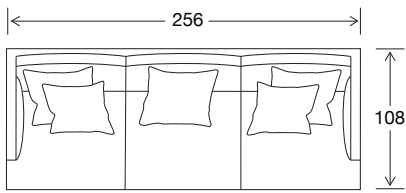

SIDE VIEW

Seat Height	Seat Depth	Back Height	Arm Height	Leg Height	Scatter Size
39	74	72	59	15	60 x 60 50 x 50

DIMENSIONS - FRONT VIEW

3.5 Seater
256 x 108 x 85

3 Seater
208 x 108 x 85

2.5 Seater
178 x 108 x 85

Ottoman Large
104 x 104 x 39

Ottoman Medium
89 x 89 x 39

DIMENSIONS - TOP VIEW

Deep 3.5 Seater

Deep 3 Seater

Deep 2.5 Seater

Deep Ottoman Large

Deep Ottoman Medium