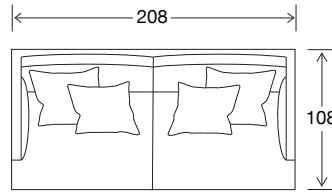

SIDE VIEW

Seat Height	Seat Depth	Back Height	Arm Height	Leg Height	Scatter Size
39	74	72	59	15	60 x 60 50 x 50

DIMENSIONS - FRONT VIEW

3.5 Seater
256 x 108 x 85

3 Seater
208 x 108 x 85

2.5 Seater
178 x 108 x 85

Ottoman Large
104 x 104 x 39

Ottoman Medium
89 x 89 x 39

DIMENSIONS - TOP VIEW

Deep 3.5 Seater

Deep 3 Seater

Deep 2.5 Seater

Deep Ottoman Large

Deep Ottoman Medium

Deep 3.5 Seater 1 Arm LHF/RHF

Deep 3 Seater 1 Arm LHF/RHF

Deep 2.5 Seater 1 Arm LHF/RHF

Deep Large Chaise LHF/RHF

Deep Medium Chaise LHF/RHF

EXAMPLE CONFIGURATIONS