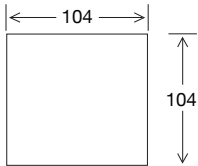

SIDE VIEW

Seat Height	Seat Depth	Back Height	Arm Height	Leg Height	Scatter Size
39	74	72	59	15	60 x 60 50 x 50

DIMENSIONS - FRONT VIEW

3.5 Seater
256 x 108 x 85

3 Seater
208 x 108 x 85

2.5 Seater
178 x 108 x 85

Ottoman Large
104 x 104 x 39

Ottoman Medium
89 x 89 x 39

DIMENSIONS - TOP VIEW

Deep 3.5 Seater

Deep 3 Seater

Deep 2.5 Seater

Deep Ottoman Large

Deep Ottoman Medium

Deep 3.5 Seater 1 Arm LHF/RHF

Deep 3 Seater 1 Arm LHF/RHF

Deep 2.5 Seater 1 Arm LHF/RHF

Deep Large Chaise LHF/RHF

Deep Medium Chaise LHF/RHF

EXAMPLE CONFIGURATIONS