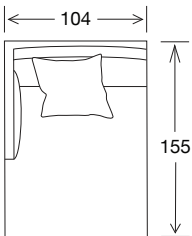

SIDE VIEW

Seat Height	Seat Depth	Back Height	Arm Height	Leg Height	Scatter Size
39	74	72	59	15	60 x 60 50 x 50

DIMENSIONS - FRONT VIEW

3.5 Seater
256 x 108 x 85

3 Seater
208 x 108 x 85

2.5 Seater
178 x 108 x 85

Ottoman Large
104 x 104 x 39

Ottoman Medium
89 x 89 x 39

DIMENSIONS - TOP VIEW

Deep 3.5 Seater

Deep 3 Seater

Deep 2.5 Seater

Deep Ottoman Large

Deep Ottoman Medium

Deep 3.5 Seater 1 Arm LHF/RHF

Deep 3 Seater 1 Arm LHF/RHF

Deep 2.5 Seater 1 Arm LHF/RHF

Deep Large Chaise LHF/RHF

Deep Medium Chaise LHF/RHF

EXAMPLE CONFIGURATIONS