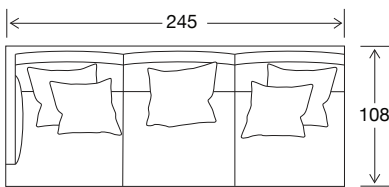

SIDE VIEW

Seat Height	Seat Depth	Back Height	Arm Height	Leg Height	Scatter Size
39	74	72	59	15	60 x 60 50 x 50

DIMENSIONS - FRONT VIEW

3.5 Seater
256 x 108 x 85

3 Seater
208 x 108 x 85

2.5 Seater
178 x 108 x 85

Ottoman Large
104 x 104 x 39

Ottoman Medium
89 x 89 x 39

DIMENSIONS - TOP VIEW

Deep 3.5 Seater

Deep 3 Seater

Deep 2.5 Seater

Deep Ottoman Large

Deep Ottoman Medium

Deep 3.5 Seater 1 Arm LHF/RHF

Deep 3 Seater 1 Arm LHF/RHF

Deep 2.5 Seater 1 Arm LHF/RHF

Deep Large Chaise LHF/RHF

Deep Medium Chaise LHF/RHF

EXAMPLE CONFIGURATIONS