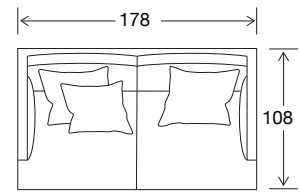

SIDE VIEW

Seat Height	Seat Depth	Back Height	Arm Height	Leg Height	Scatter Size
39	74	72	59	15	60 x 60 50 x 50

DIMENSIONS - FRONT VIEW

3.5 Seater
256 x 108 x 85

3 Seater
208 x 108 x 85

2.5 Seater
178 x 108 x 85

Ottoman Large
104 x 104 x 39

Ottoman Medium
89 x 89 x 39

DIMENSIONS - TOP VIEW

Deep 3.5 Seater

Deep 3 Seater

Deep 2.5 Seater

Deep Ottoman Large

Deep Ottoman Medium

Deep 3.5 Seater 1 Arm LHF/RHF

Deep 3 Seater 1 Arm LHF/RHF

Deep 2.5 Seater 1 Arm LHF/RHF

Deep Large Chaise LHF/RHF

Deep Medium Chaise LHF/RHF

EXAMPLE CONFIGURATIONS