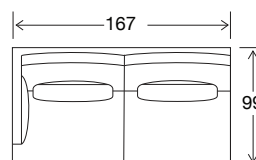

SIDE VIEW

Seat Height
39

Seat Depth
65

Back Height
72

Arm Height
59

Leg Height
15

Scatter Size
63 x 33 (small oblong)
78 x 33 (large oblong)

DIMENSIONS - FRONT VIEW

3.5 Seater
256 x 99 x 85

3 Seater
208 x 99 x 85

2.5 Seater
178 x 99 x 85

Chair
87x 99 x 85

Ottoman Large
104 x 104 x 39

Ottoman Medium
89 x 89 x 39

DIMENSIONS - TOP VIEW

3.5 Seater
(small oblong)

3 Seater
(large oblong)

2.5 Seater
(small oblong)

Chair
(small oblong)

Ottoman Large

Ottoman Medium

3.5 Seater 1 Arm LF/RF
(small oblong)

3 Seater 1 Arm LF/RF
(large oblong)

2.5 Seater 1 Arm LF/RF
(small oblong)

Large Chaise LF/RF
(large oblong)

Medium Chaise LF/RF
(small oblong)

EXAMPLE CONFIGURATIONS