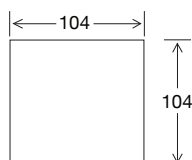

SIDE VIEW

Seat Height
39

Seat Depth
65

Back Height
72

Arm Height
59

Leg Height
15

Scatter Size
63 x 33 (small oblong)
78 x 33 (large oblong)

DIMENSIONS - FRONT VIEW

3.5 Seater
256 x 99 x 85

3 Seater
208 x 99 x 85

2.5 Seater
178 x 99 x 85

Chair
87x 99 x 85

Ottoman Large
104 x 104 x 39

Ottoman Medium
89 x 89 x 39

DIMENSIONS - TOP VIEW

3.5 Seater
(small oblong)

3 Seater
(large oblong)

2.5 Seater
(small oblong)

Chair
(small oblong)

Ottoman Large

Ottoman Medium

3.5 Seater 1 Arm LF/RF
(small oblong)

3 Seater 1 Arm LF/RF
(large oblong)

2.5 Seater 1 Arm LF/RF
(small oblong)