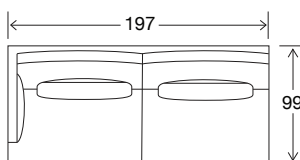

SIDE VIEW

Seat Height
39

Seat Depth
65

Back Height
72

Arm Height
59

Leg Height
15

Scatter Size
63 x 33 (small oblong)
78 x 33 (large oblong)

DIMENSIONS - FRONT VIEW

3.5 Seater
256 x 99 x 85

3 Seater
208 x 99 x 85

2.5 Seater
178 x 99 x 85

Chair
87x 99 x 85

Ottoman Large
104 x 104 x 39

Ottoman Medium
89 x 89 x 39

DIMENSIONS - TOP VIEW

3.5 Seater
(small oblong)

3 Seater
(large oblong)

2.5 Seater
(small oblong)

Chair
(small oblong)

Ottoman Large

Ottoman Medium

3.5 Seater 1 Arm LF/RF
(small oblong)

3 Seater 1 Arm LF/RF
(large oblong)

2.5 Seater 1 Arm LF/RF
(small oblong)

Large Chaise LF/RF
(large oblong)

Medium Chaise LF/RF
(small oblong)

EXAMPLE CONFIGURATIONS