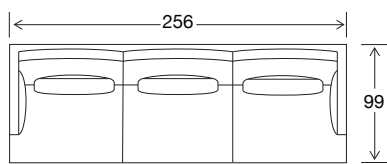

SIDE VIEW

Seat Height
39

Seat Depth
65

Back Height
72

Arm Height
59

Leg Height
15

Scatter Size
63 x 33 (small oblong)
78 x 33 (large oblong)

DIMENSIONS - FRONT VIEW

3.5 Seater
256 x 99 x 85

3 Seater
208 x 99 x 85

2.5 Seater
178 x 99 x 85

Chair
87x 99 x 85

Ottoman Large
104 x 104 x 39

Ottoman Medium
89 x 89 x 39

DIMENSIONS - TOP VIEW

3.5 Seater
(small oblong)

3 Seater
(large oblong)

2.5 Seater
(small oblong)

Chair
(small oblong)

Ottoman Large

Ottoman Medium

3.5 Seater 1 Arm LF/RF
(small oblong)

3 Seater 1 Arm LF/RF
(large oblong)

2.5 Seater 1 Arm LF/RF
(small oblong)