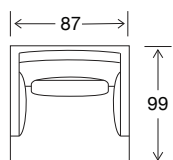

SIDE VIEW

Seat Height
39

Seat Depth
65

Back Height
72

Arm Height
59

Leg Height
15

Scatter Size
63 x 33 (small oblong)
78 x 33 (large oblong)

DIMENSIONS - FRONT VIEW

3.5 Seater
256 x 99 x 85

3 Seater
208 x 99 x 85

2.5 Seater
178 x 99 x 85

Chair
87x 99 x 85

Ottoman Large
104 x 104 x 39

Ottoman Medium
89 x 89 x 39

DIMENSIONS - TOP VIEW

3.5 Seater
(small oblong)

3 Seater
(large oblong)

2.5 Seater
(small oblong)

Chair
(small oblong)

Ottoman Large

Ottoman Medium

3.5 Seater 1 Arm LF/RF
(small oblong)

3 Seater 1 Arm LF/RF
(large oblong)

2.5 Seater 1 Arm LF/RF
(small oblong)