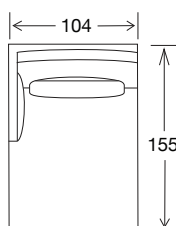

SIDE VIEW

Seat Height
39

Seat Depth
65

Back Height
72

Arm Height
59

Leg Height
15

Scatter Size
63 x 33 (small oblong)
78 x 33 (large oblong)

DIMENSIONS - FRONT VIEW

3.5 Seater
256 x 99 x 85

3 Seater
208 x 99 x 85

2.5 Seater
178 x 99 x 85

Chair
87x 99 x 85

Ottoman Large
104 x 104 x 39

Ottoman Medium
89 x 89 x 39

DIMENSIONS - TOP VIEW

3.5 Seater
(small oblong)

3 Seater
(large oblong)

2.5 Seater
(small oblong)

Chair
(small oblong)

Ottoman Large

Ottoman Medium

3.5 Seater 1 Arm LF/RF
(small oblong)

3 Seater 1 Arm LF/RF
(large oblong)

2.5 Seater 1 Arm LF/RF
(small oblong)

Large Chaise LF/RF
(large oblong)

Medium Chaise LF/RF
(small oblong)

EXAMPLE CONFIGURATIONS