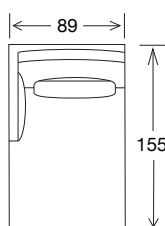

SIDE VIEW

Seat Height
39

Seat Depth
65

Back Height
72

Arm Height
59

Leg Height
15

Scatter Size
63 x 33 (small oblong)
78 x 33 (large oblong)

DIMENSIONS - FRONT VIEW

3.5 Seater
256 x 99 x 85

3 Seater
208 x 99 x 85

2.5 Seater
178 x 99 x 85

Chair
87x 99 x 85

Ottoman Large
104 x 104 x 39

Ottoman Medium
89 x 89 x 39

DIMENSIONS - TOP VIEW

3.5 Seater
(small oblong)

3 Seater
(large oblong)

2.5 Seater
(small oblong)

Chair
(small oblong)

Ottoman Large

Ottoman Medium

3.5 Seater 1 Arm LF/RF
(small oblong)

3 Seater 1 Arm LF/RF
(large oblong)

2.5 Seater 1 Arm LF/RF
(small oblong)

Large Chaise LF/RF
(large oblong)

Medium Chaise LF/RF
(small oblong)

EXAMPLE CONFIGURATIONS