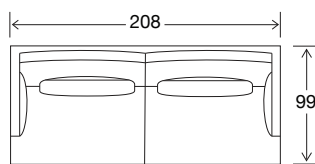

SIDE VIEW

Seat Height
39

Seat Depth
65

Back Height
72

Arm Height
59

Leg Height
15

Scatter Size
63 x 33 (small oblong)
78 x 33 (large oblong)

DIMENSIONS - FRONT VIEW

3.5 Seater
256 x 99 x 85

3 Seater
208 x 99 x 85

2.5 Seater
178 x 99 x 85

Chair
87x 99 x 85

Ottoman Large
104 x 104 x 39

Ottoman Medium
89 x 89 x 39

DIMENSIONS - TOP VIEW

3.5 Seater
(small oblong)

3 Seater
(large oblong)

2.5 Seater
(small oblong)

Chair
(small oblong)

Ottoman Large

Ottoman Medium

3.5 Seater 1 Arm LF/RF
(small oblong)

3 Seater 1 Arm LF/RF
(large oblong)

2.5 Seater 1 Arm LF/RF
(small oblong)