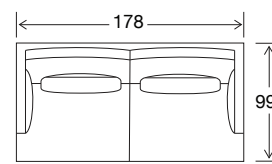

SIDE VIEW

Seat Height
39

Seat Depth
65

Back Height
72

Arm Height
59

Leg Height
15

Scatter Size
63 x 33 (small oblong)
78 x 33 (large oblong)

DIMENSIONS - FRONT VIEW

3.5 Seater
256 x 99 x 85

3 Seater
208 x 99 x 85

2.5 Seater
178 x 99 x 85

Chair
87x 99 x 85

Ottoman Large
104 x 104 x 39

Ottoman Medium
89 x 89 x 39

DIMENSIONS - TOP VIEW

3.5 Seater
(small oblong)

3 Seater
(large oblong)

2.5 Seater
(small oblong)

Chair
(small oblong)

Ottoman Large

Ottoman Medium

3.5 Seater 1 Arm LF/RF
(small oblong)

3 Seater 1 Arm LF/RF
(large oblong)

2.5 Seater 1 Arm LF/RF
(small oblong)