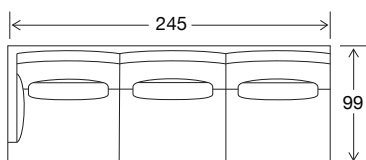

SIDE VIEW

Seat Height
39

Seat Depth
65

Back Height
72

Arm Height
59

Leg Height
15

Scatter Size
63 x 33 (small oblong)
78 x 33 (large oblong)

DIMENSIONS - FRONT VIEW

3.5 Seater
256 x 99 x 85

3 Seater
208 x 99 x 85

2.5 Seater
178 x 99 x 85

Chair
87x 99 x 85

Ottoman Large
104 x 104 x 39

Ottoman Medium
89 x 89 x 39

DIMENSIONS - TOP VIEW

3.5 Seater
(small oblong)

3 Seater
(large oblong)

2.5 Seater
(small oblong)

Chair
(small oblong)

Ottoman Large

Ottoman Medium

3.5 Seater 1 Arm LF/RF
(small oblong)

3 Seater 1 Arm LF/RF
(large oblong)

2.5 Seater 1 Arm LF/RF
(small oblong)

Large Chaise LF/RF
(large oblong)

Medium Chaise LF/RF
(small oblong)

EXAMPLE CONFIGURATIONS