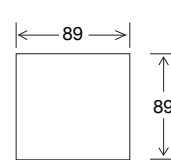

SIDE VIEW

Seat Height
39

Seat Depth
65

Back Height
72

Arm Height
59

Leg Height
15

Scatter Size
63 x 33 (small oblong)
78 x 33 (large oblong)

DIMENSIONS - FRONT VIEW

3.5 Seater
256 x 99 x 85

3 Seater
208 x 99 x 85

2.5 Seater
178 x 99 x 85

Chair
87x 99 x 85

Ottoman Large
104 x 104 x 39

Ottoman Medium
89 x 89 x 39

DIMENSIONS - TOP VIEW

3.5 Seater
(small oblong)

3 Seater
(large oblong)

2.5 Seater
(small oblong)

Chair
(small oblong)

Ottoman Large

Ottoman Medium

3.5 Seater 1 Arm LF/RF
(small oblong)

3 Seater 1 Arm LF/RF
(large oblong)

2.5 Seater 1 Arm LF/RF
(small oblong)

Large Chaise LF/RF
(large oblong)

Medium Chaise LF/RF
(small oblong)

EXAMPLE CONFIGURATIONS